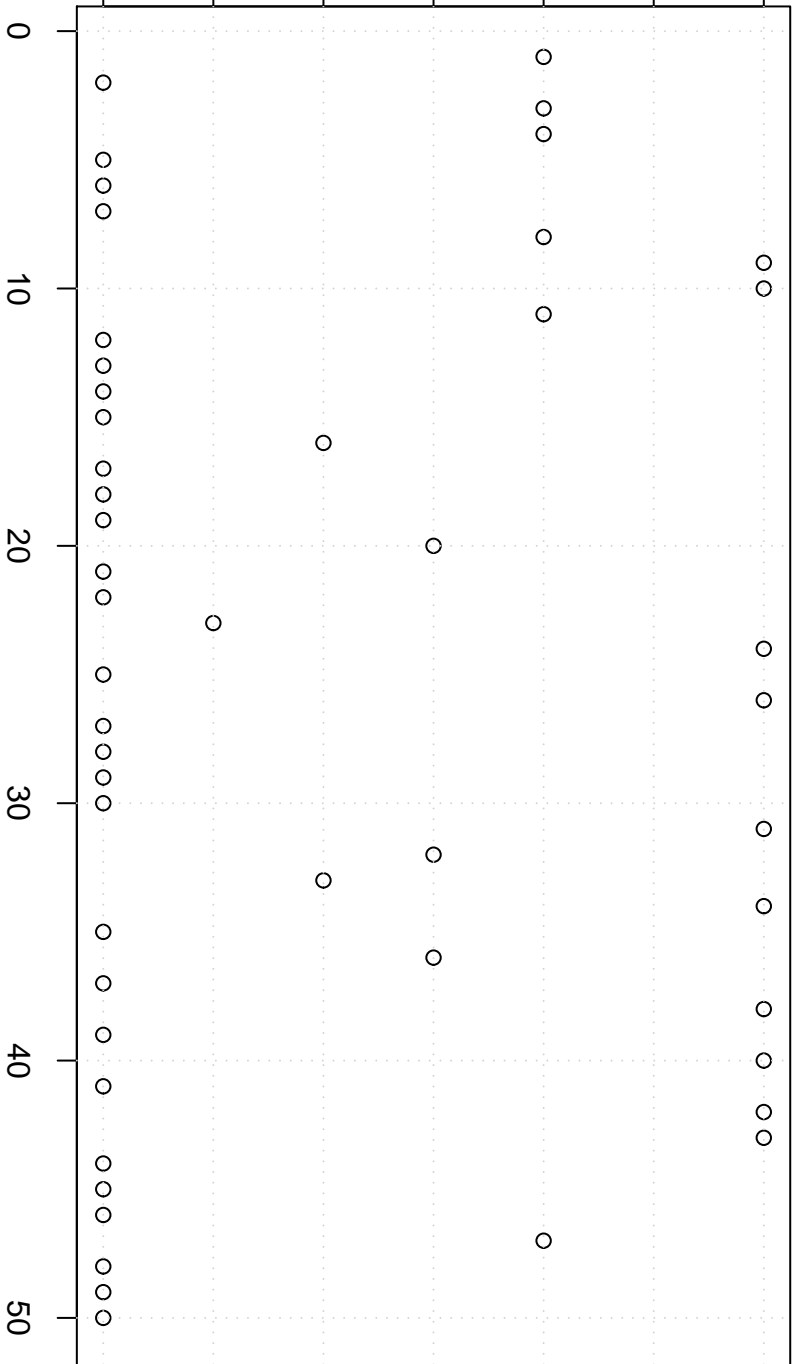

simulated values

22.0 22.5 23.0 23.5 24.0 24.5 25.0

Simulation of Median

Index