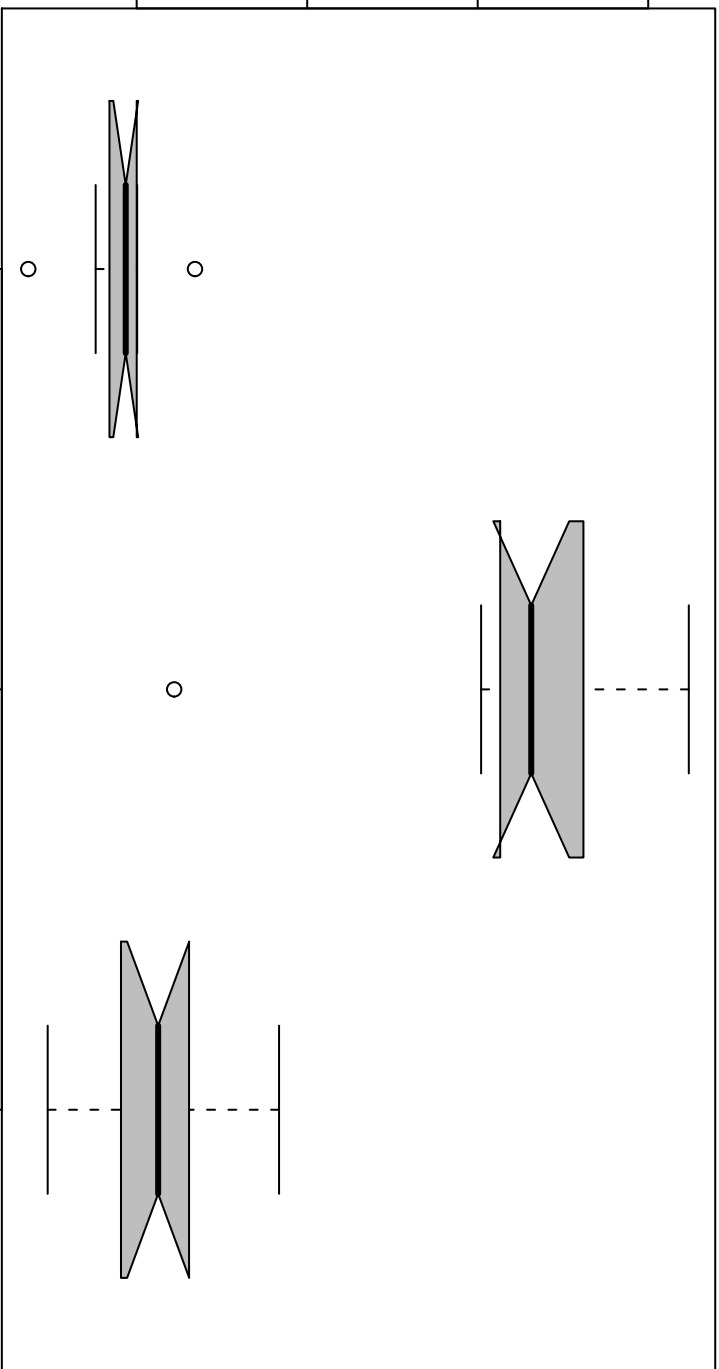

Overall Variability

500 1000 1500 2000

S.D.

Range

IQR

Notched Box Plots