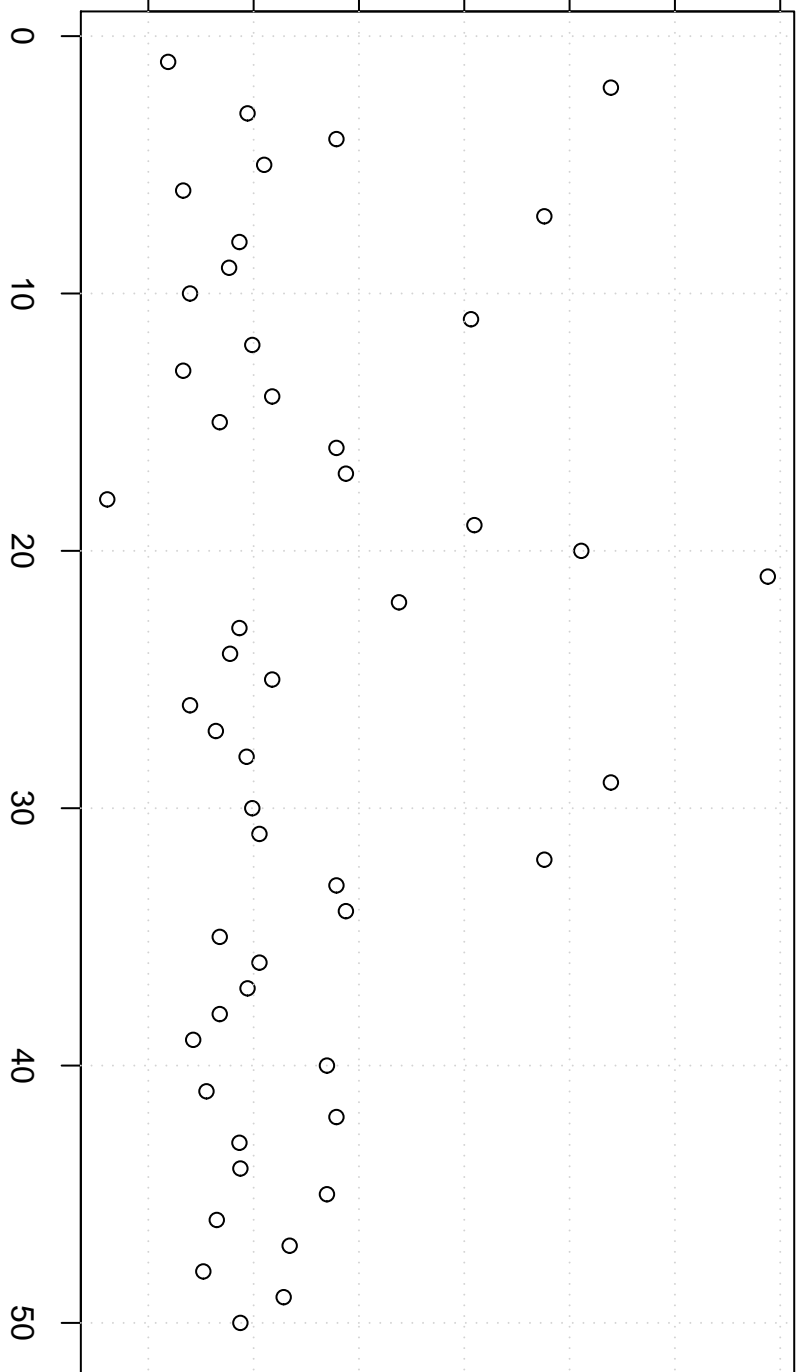

simulated values

15.5 16.0 16.5 17.0 17.5 18.0 18.5

Index

Simulation of Median