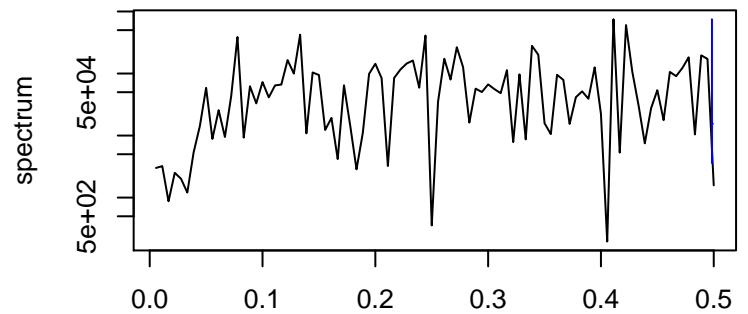

Observed

frequency
bandwidth = 0.00150

Trend

frequency
bandwidth = 0.00160

Seasonal

frequency
bandwidth = 0.00160

Random

frequency
bandwidth = 0.00160