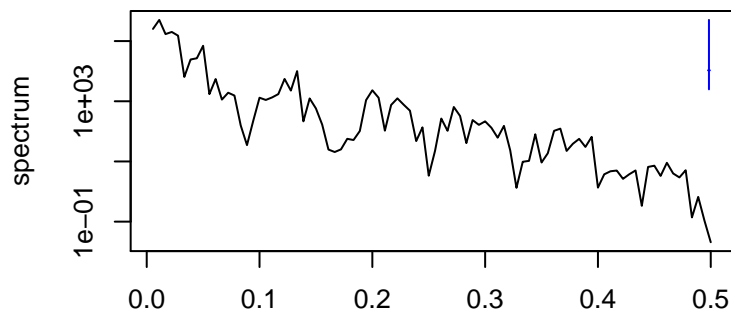

Observed

frequency
bandwidth = 0.00150

Trend

frequency
bandwidth = 0.00160

Seasonal

frequency
bandwidth = 0.00160

Random

frequency
bandwidth = 0.00160