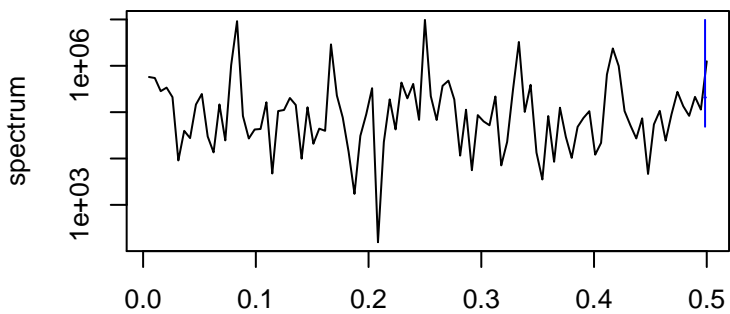

Observed

frequency
bandwidth = 0.00150

Trend

frequency
bandwidth = 0.00160

Seasonal

frequency
bandwidth = 0.00160

Random

frequency
bandwidth = 0.00160