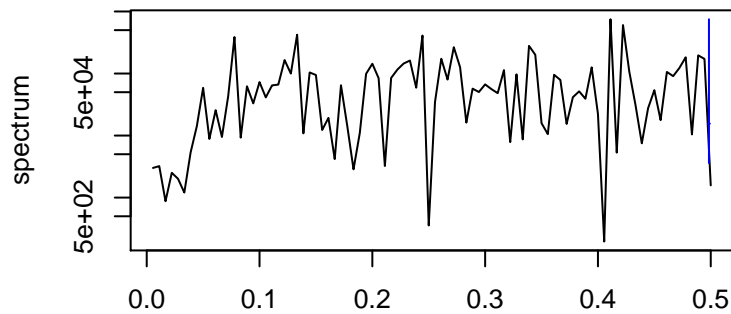

Observed

frequency
bandwidth = 0.00150

Trend

frequency
bandwidth = 0.00160

Seasonal

frequency
bandwidth = 0.00160

Random

frequency
bandwidth = 0.00160