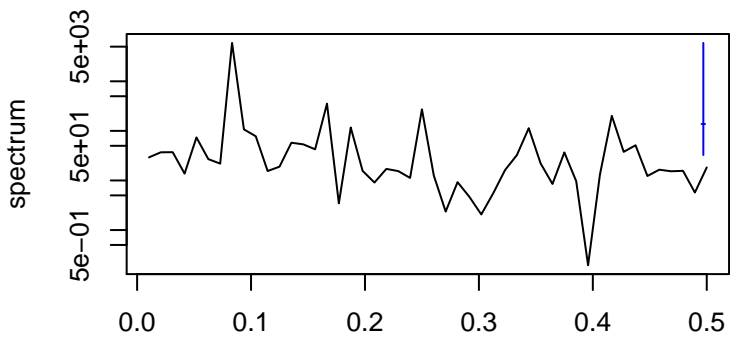

Observed

frequency
bandwidth = 0.00301

Trend

frequency
bandwidth = 0.00321

Seasonal

frequency
bandwidth = 0.00301

Random

frequency
bandwidth = 0.00321