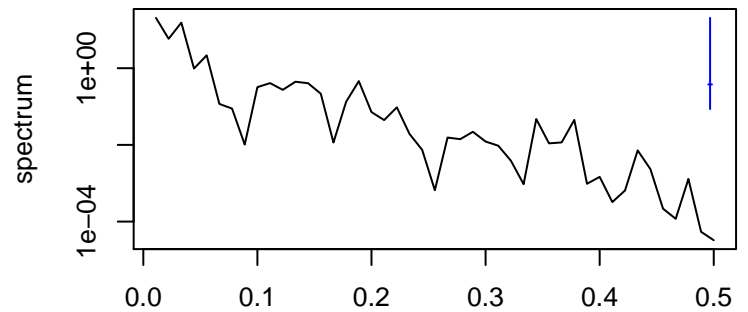

Observed

frequency
bandwidth = 0.00301

Trend

frequency
bandwidth = 0.00321

Seasonal

frequency
bandwidth = 0.00301

Random

frequency
bandwidth = 0.00321