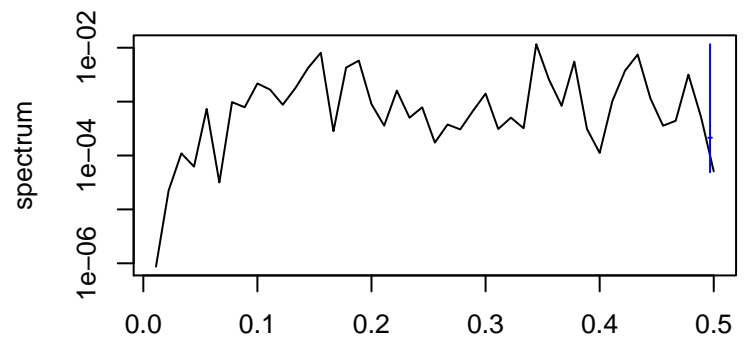

Observed

frequency
bandwidth = 0.00301

Trend

frequency
bandwidth = 0.00321

Seasonal

frequency
bandwidth = 0.00301

Random

frequency
bandwidth = 0.00321