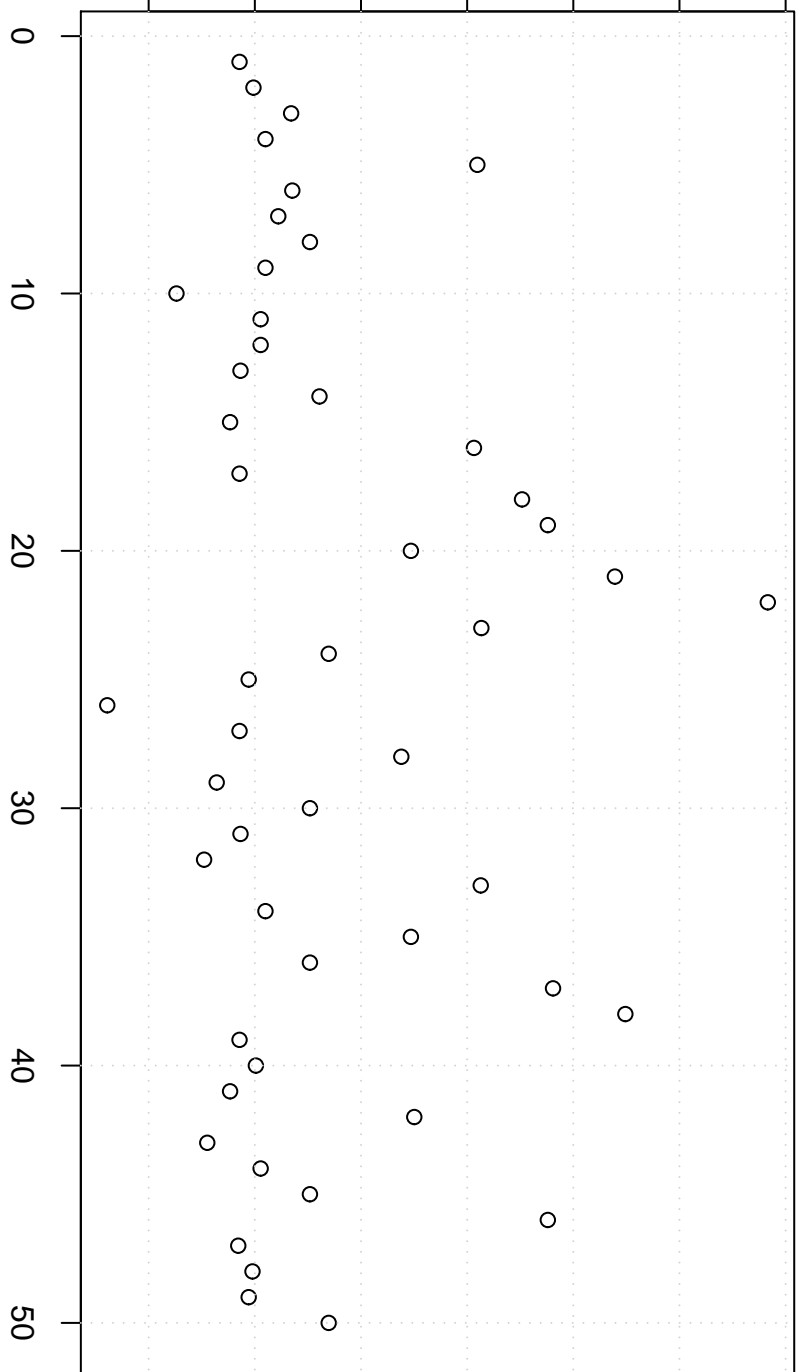

simulated values

15.5 16.0 16.5 17.0 17.5 18.0 18.5

**Simulation of Median**

Index