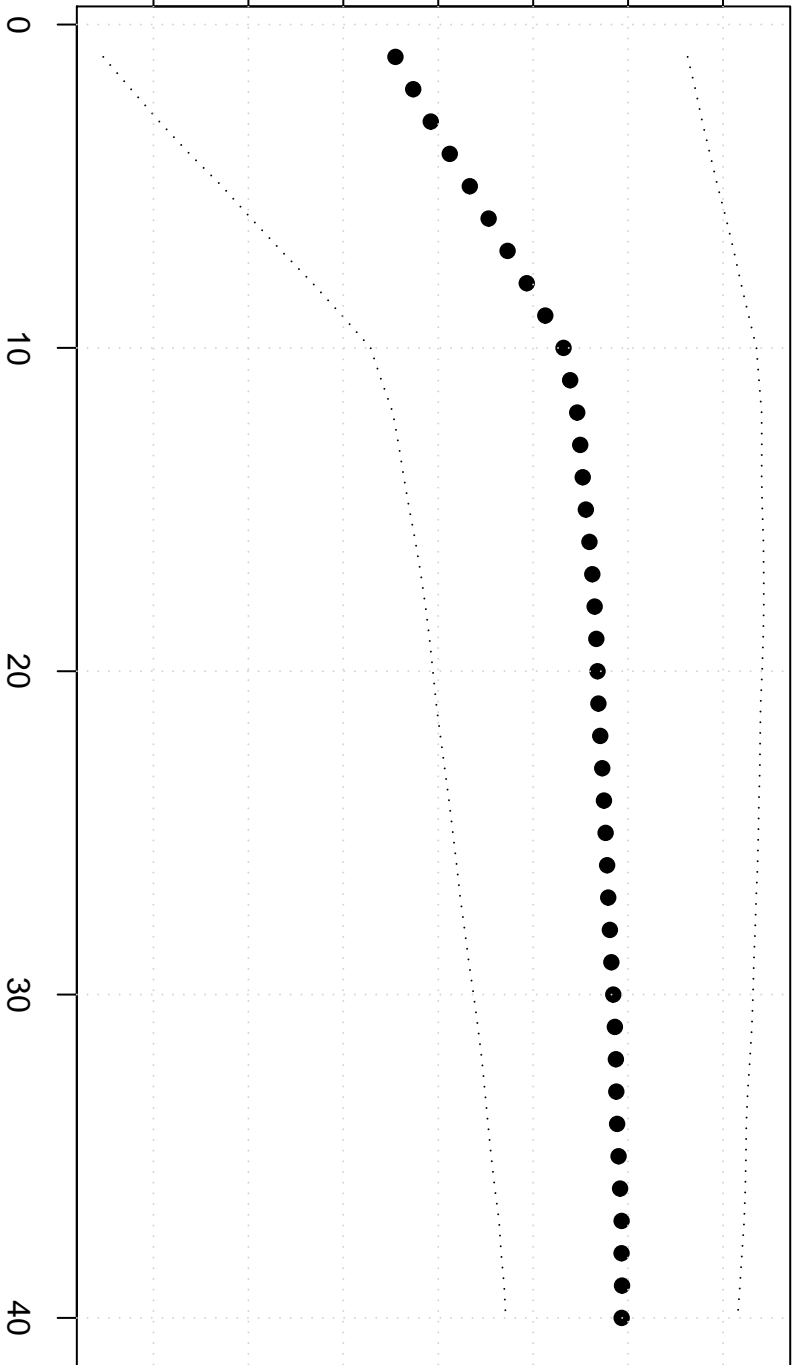

Trimmed Mean(j/n)

690000 710000 730000 750000

Robustness of Central Tendency