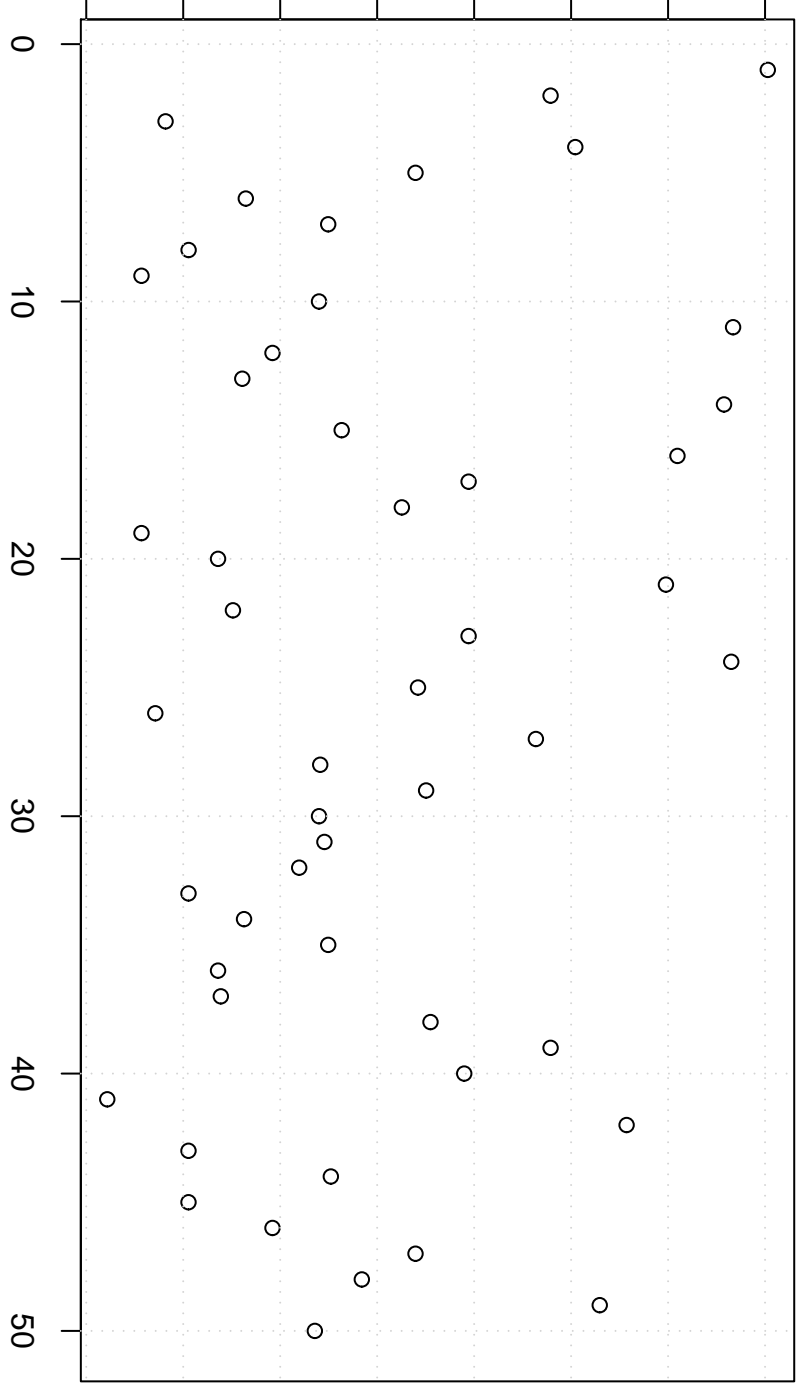

simulated values

680000 720000 760000 800000

Index

Simulation of Median