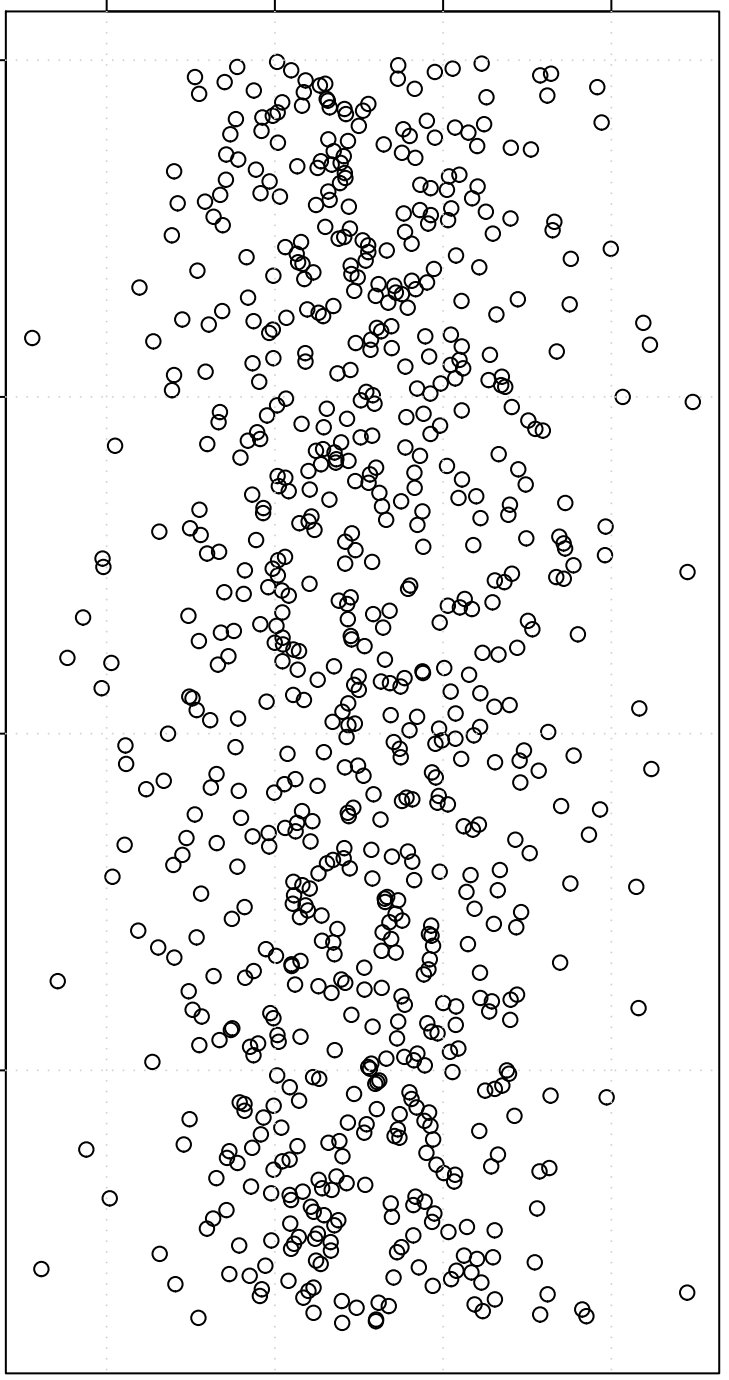

simulated values

117.5 118.0 118.5 119.0

0

200

400

600

Index

Simulation of Mean