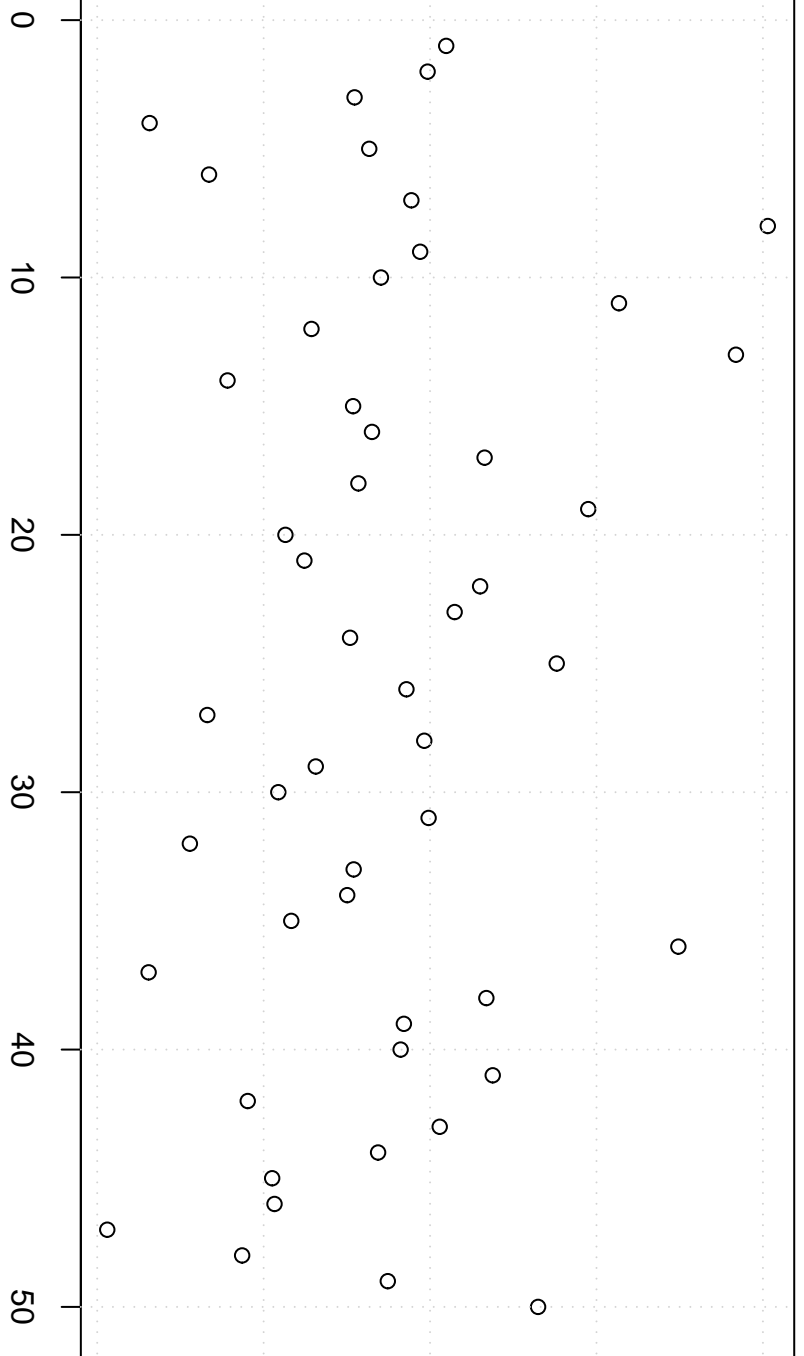

simulated values

13000 14000 15000 16000 17000

Index

Simulation of Mean