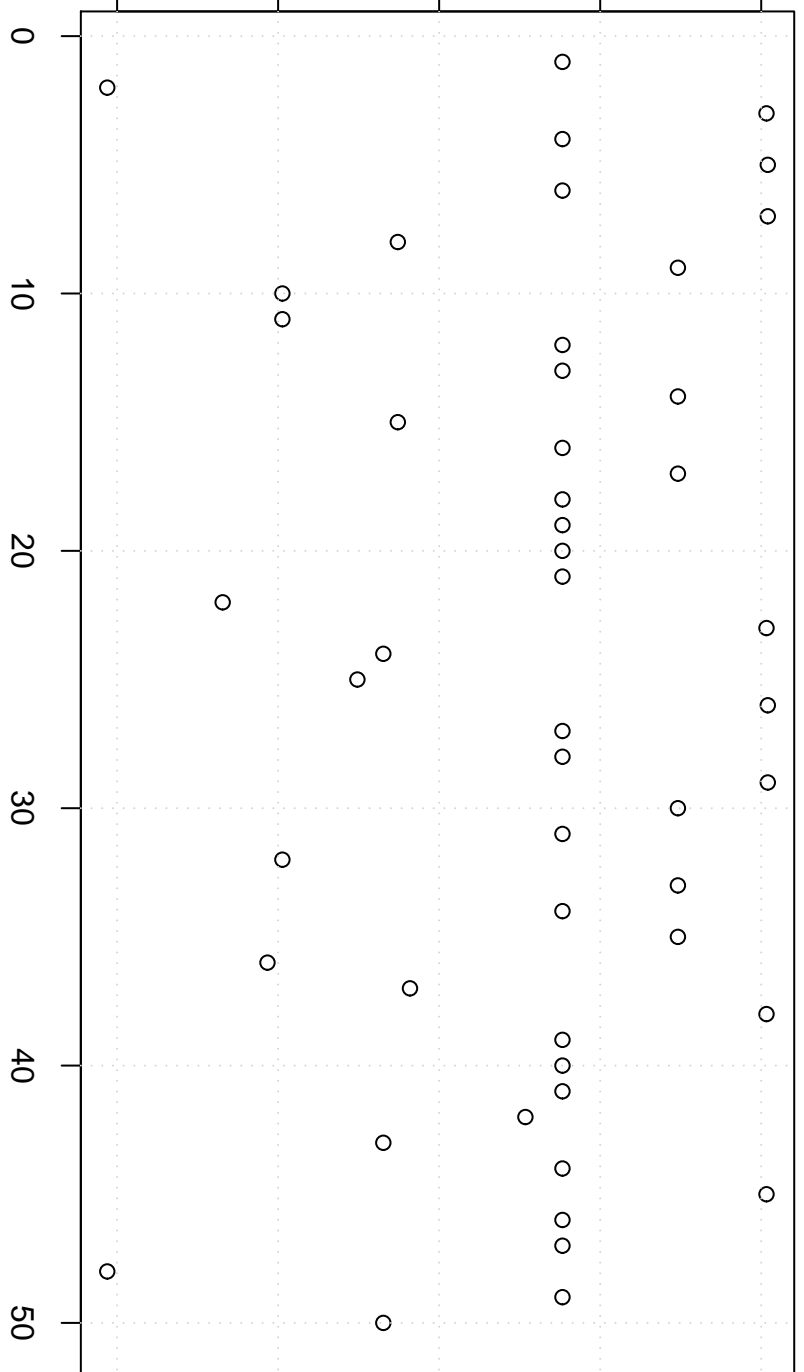

simulated values

17500 18000 18500 19000 19500

Index

Simulation of Midrange