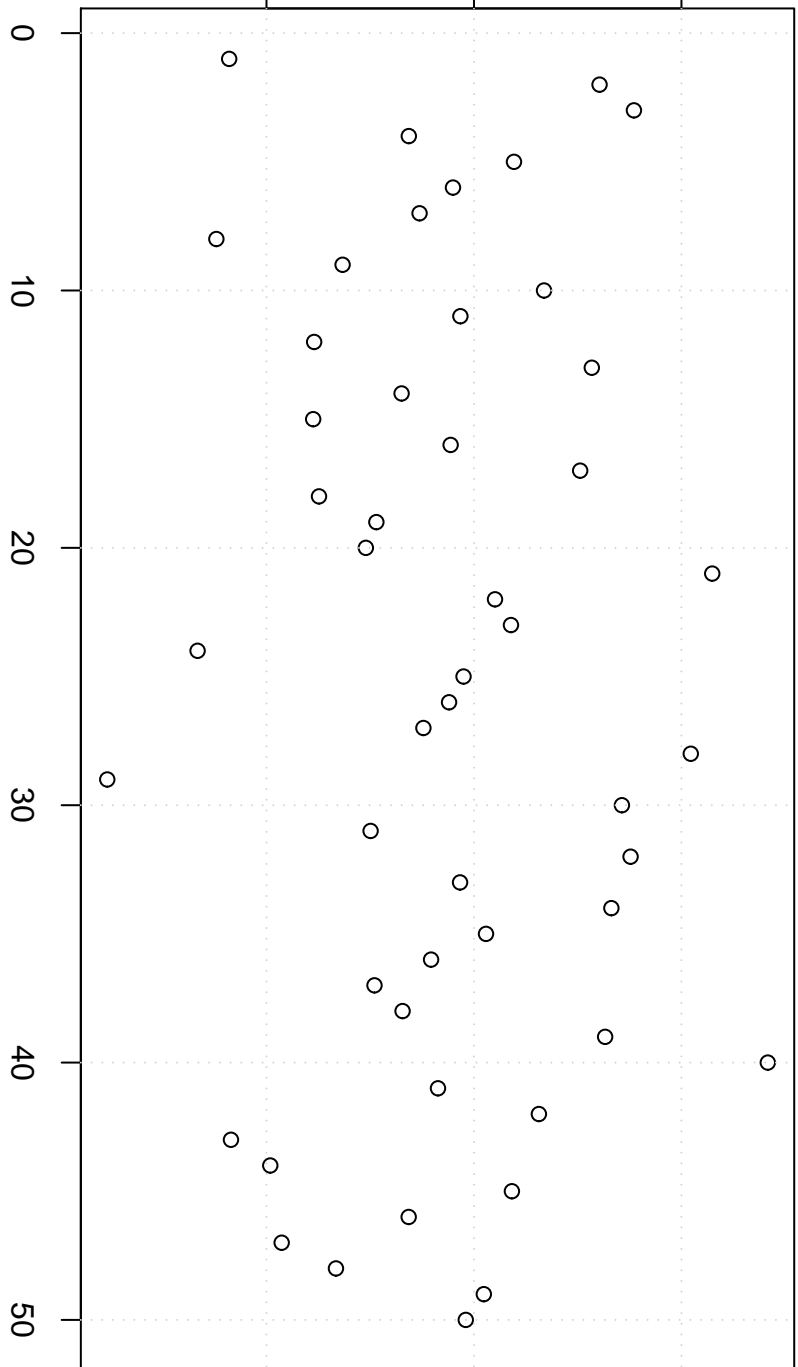

simulated values

345000

350000

355000

Index

Simulation of Mean