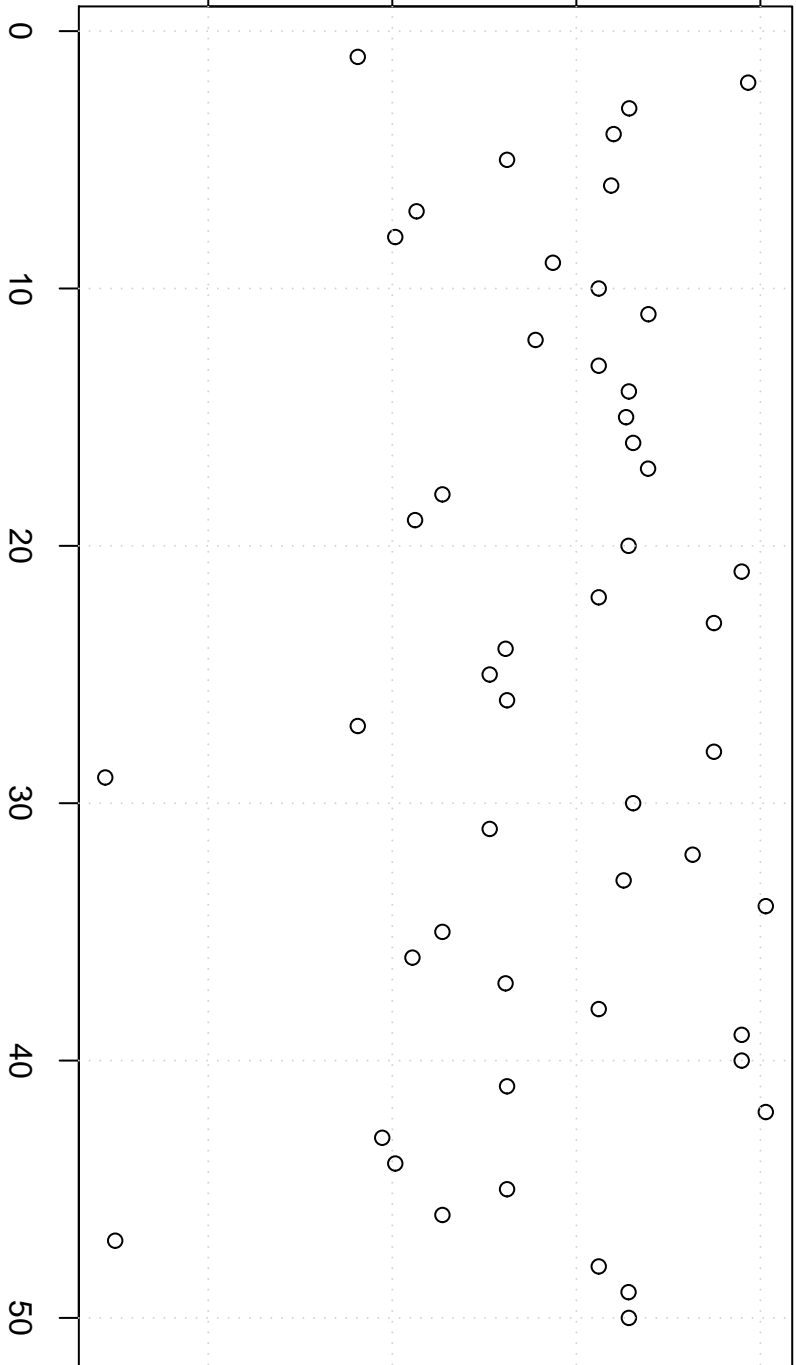

simulated values

340000

345000

350000

355000

Simulation of Median

Index