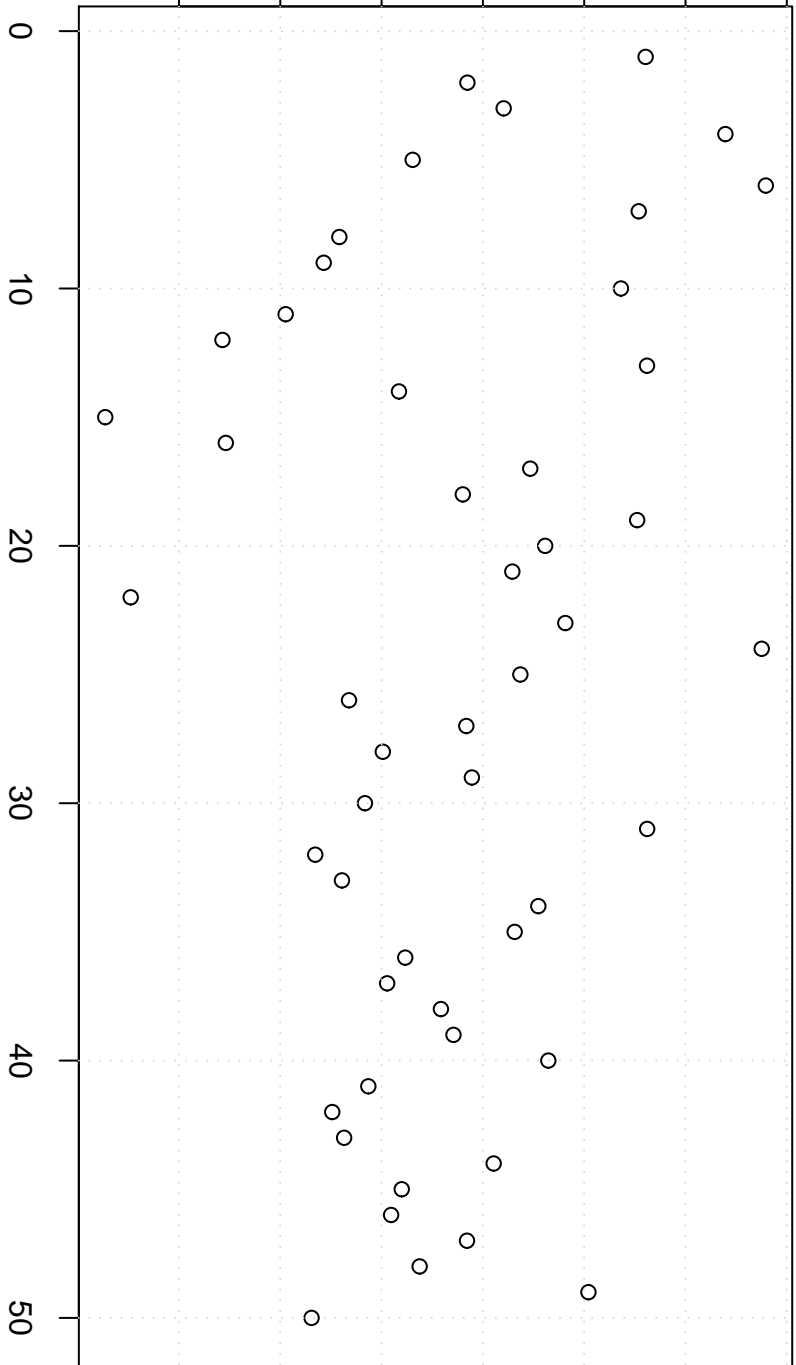

simulated values

23000

24000

25000

26000

Simulation of Mean