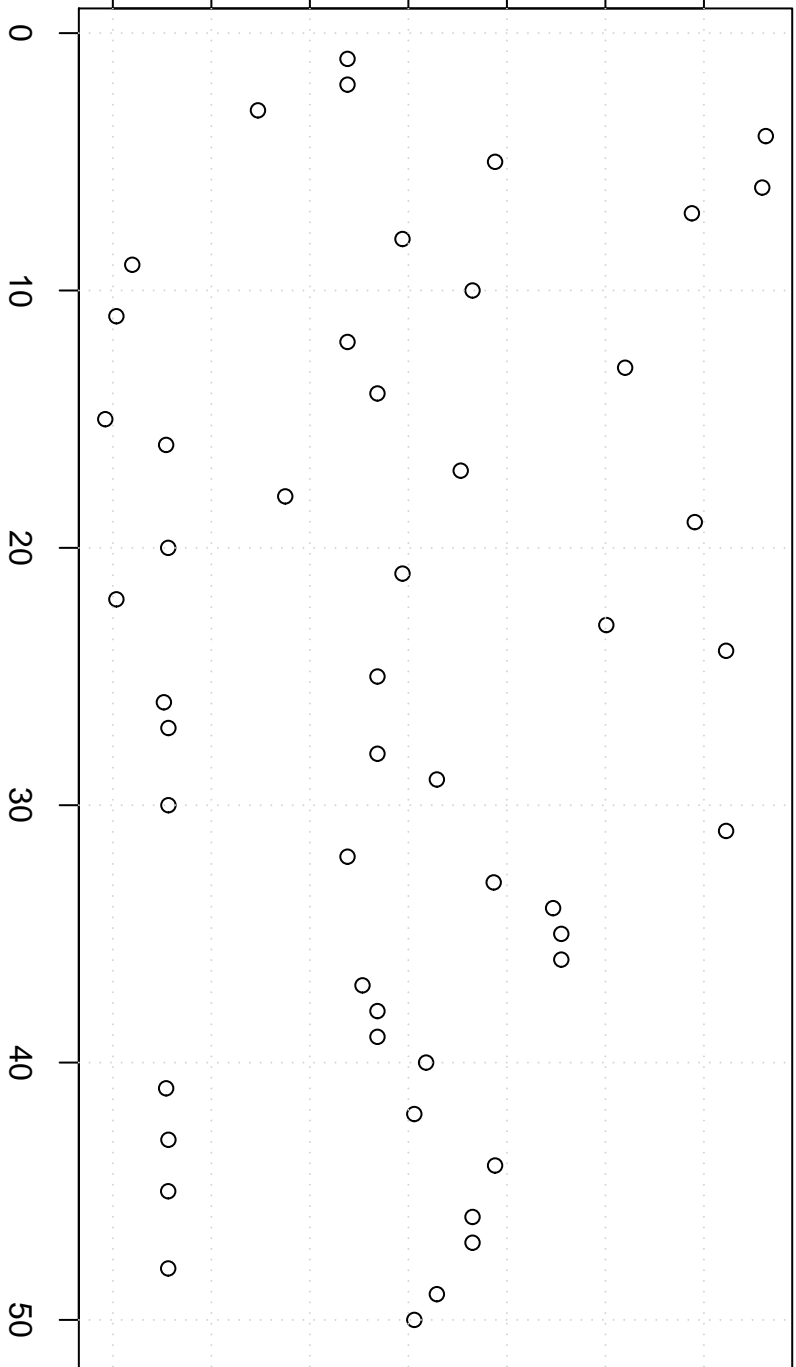

simulated values

22500 23500 24500 25500

Simulation of Median