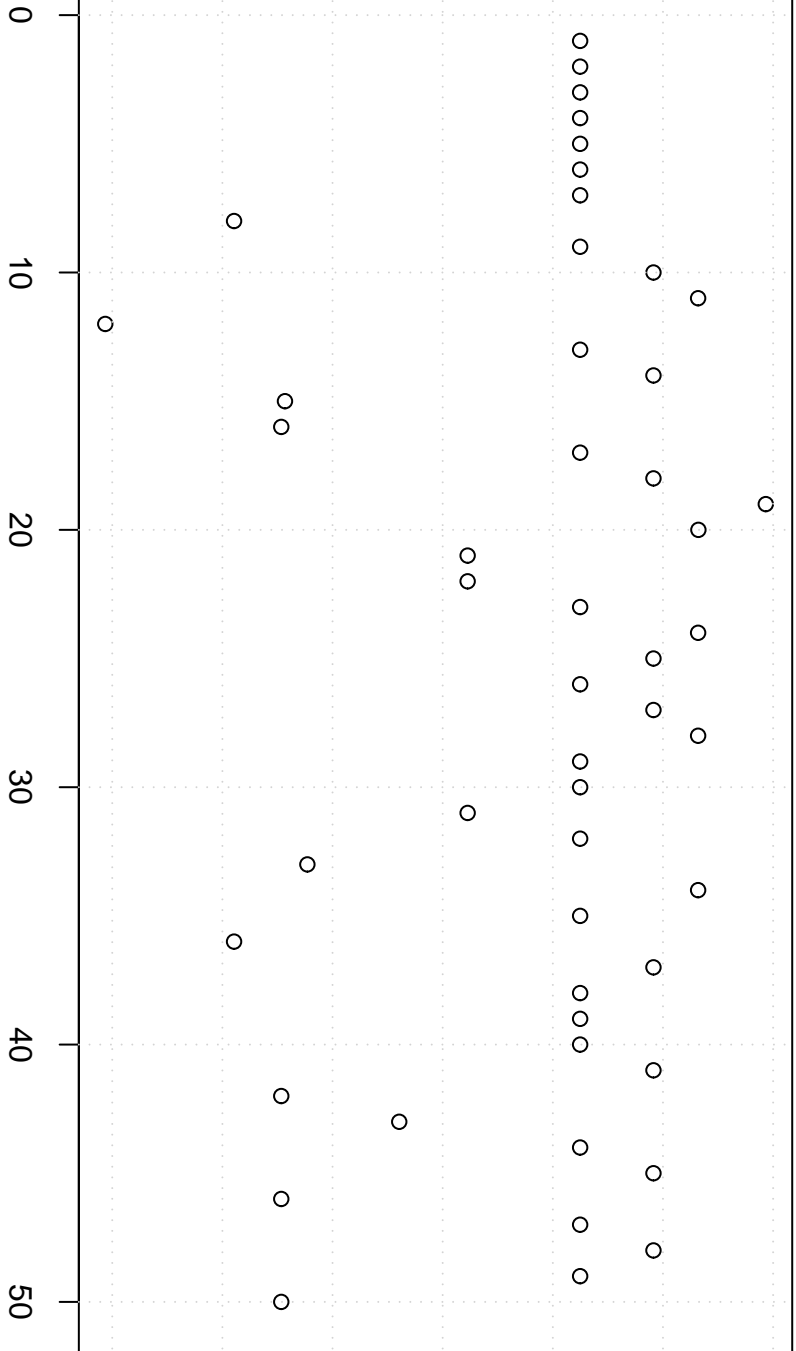

simulated values

22000 24000 26000 28000

Simulation of Midrange

Index