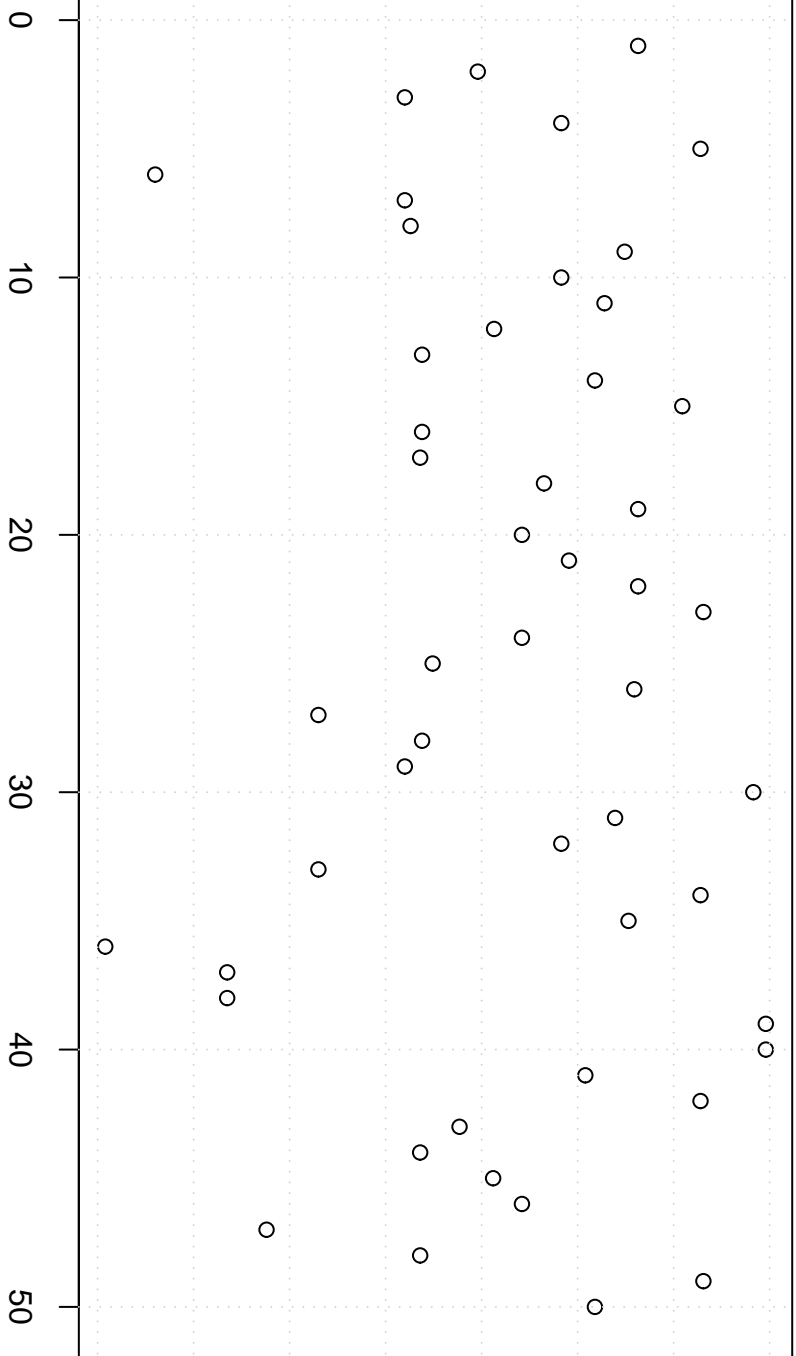

simulated values

1200 1400 1600 1800

**Simulation of Median**

Index