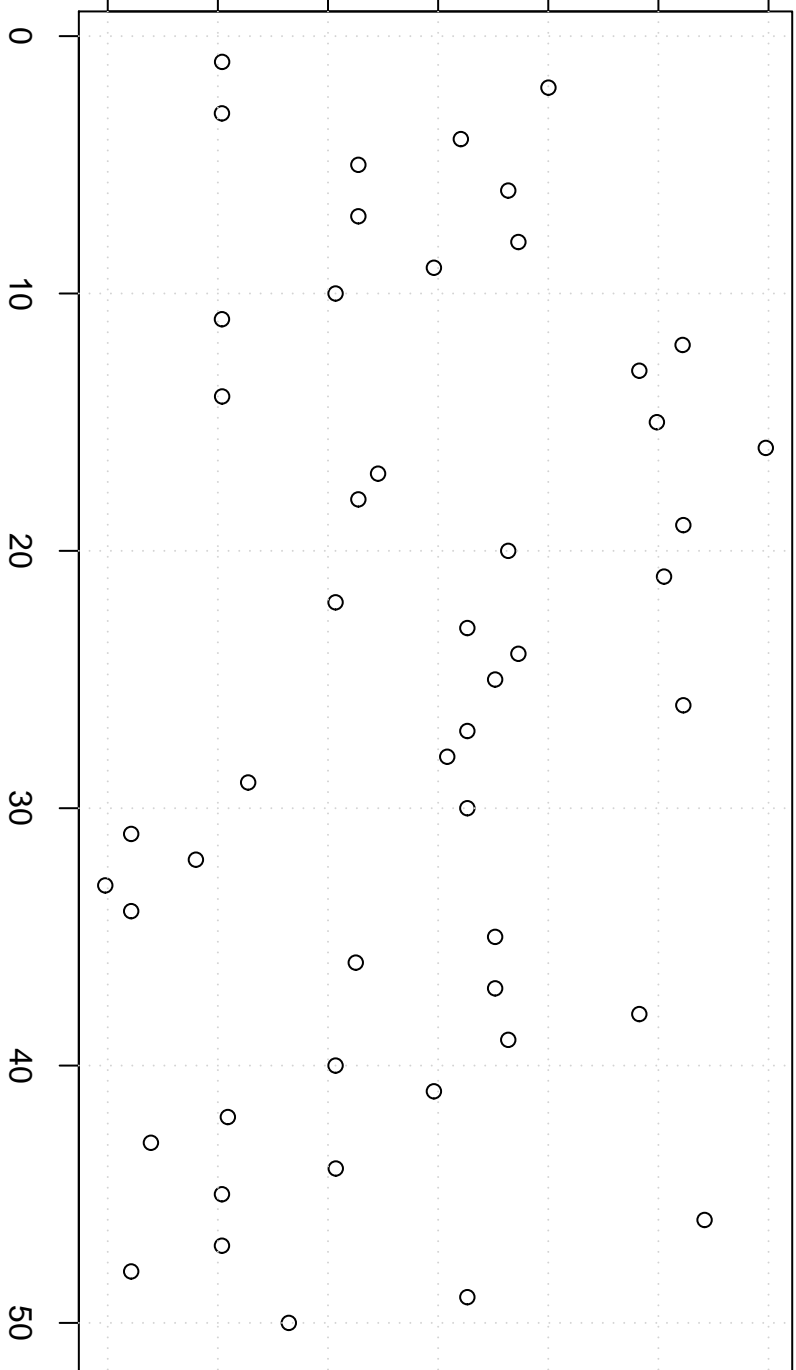

simulated values

78000 82000 86000 90000

Simulation of Median

Index