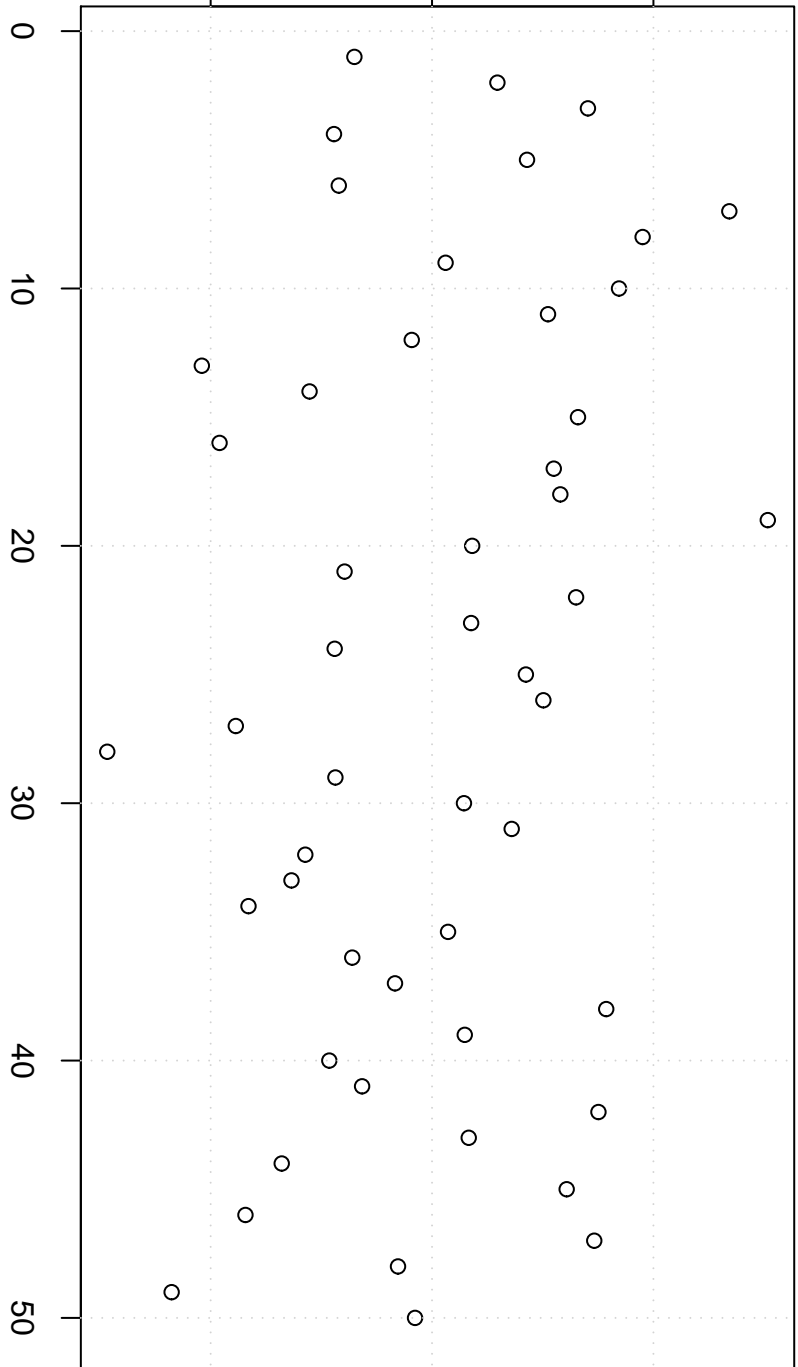

simulated values

250000

255000

260000

Index

Simulation of Mean