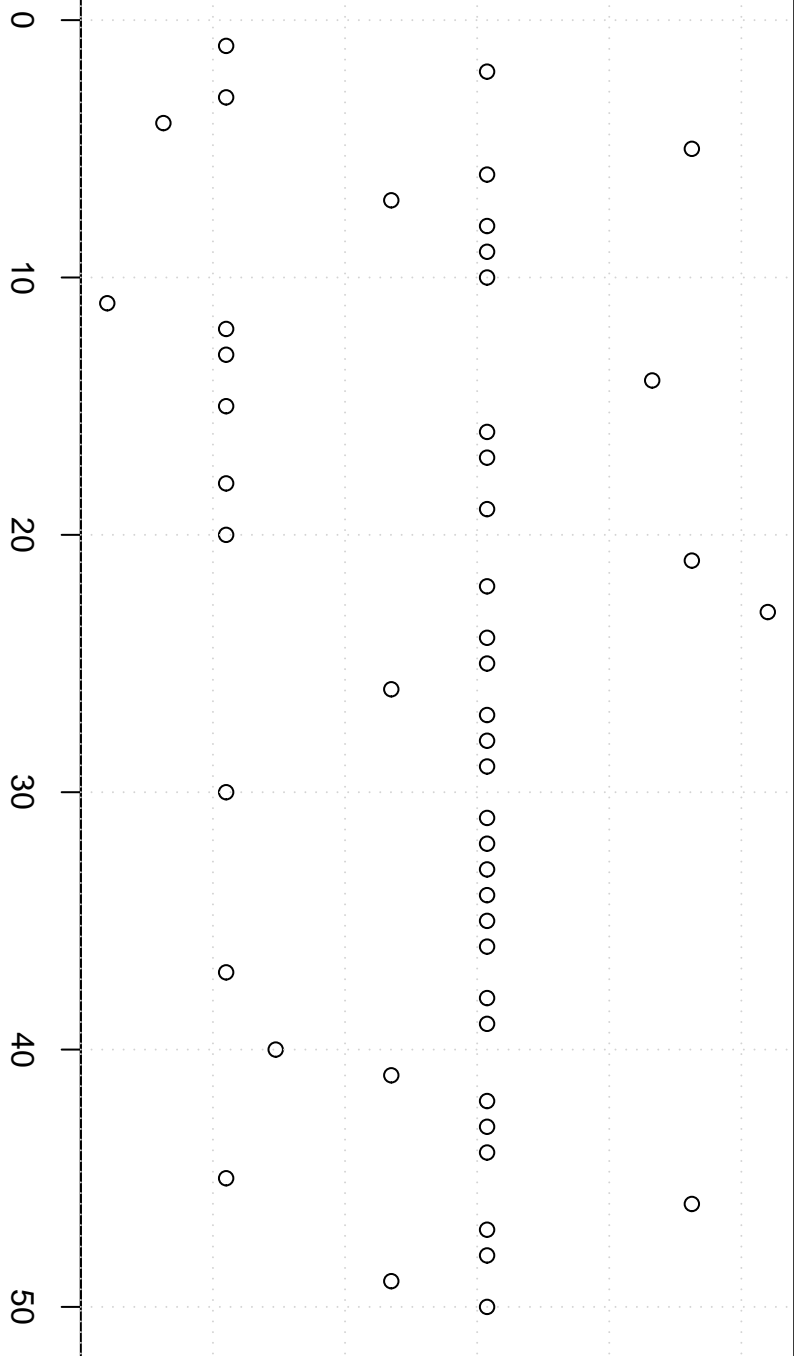

simulated values

250000

254000

258000

Simulation of Midrange