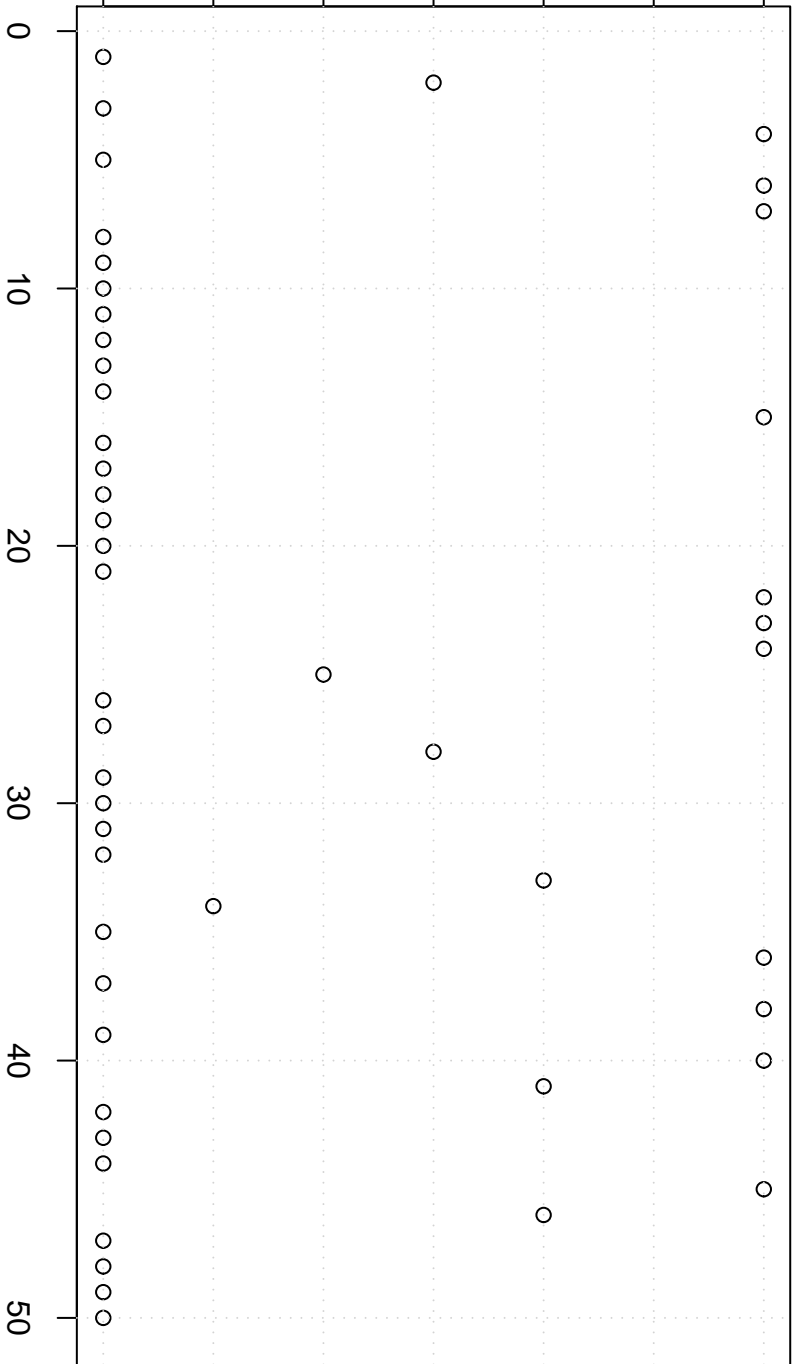

simulated values

22.0 22.5 23.0 23.5 24.0 24.5 25.0

Simulation of Median

Index