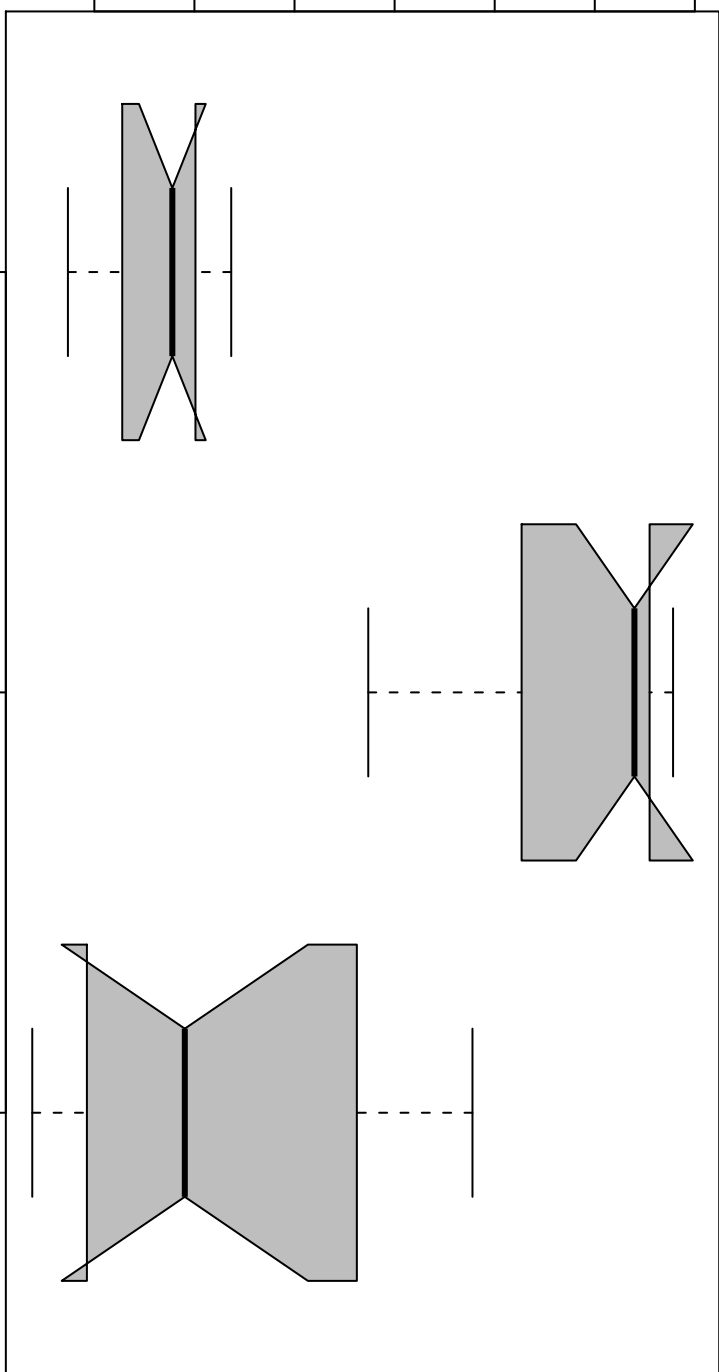

Overall Variability

4000 6000 8000 12000 16000

S.D.

Range

IQR

Notched Box Plots