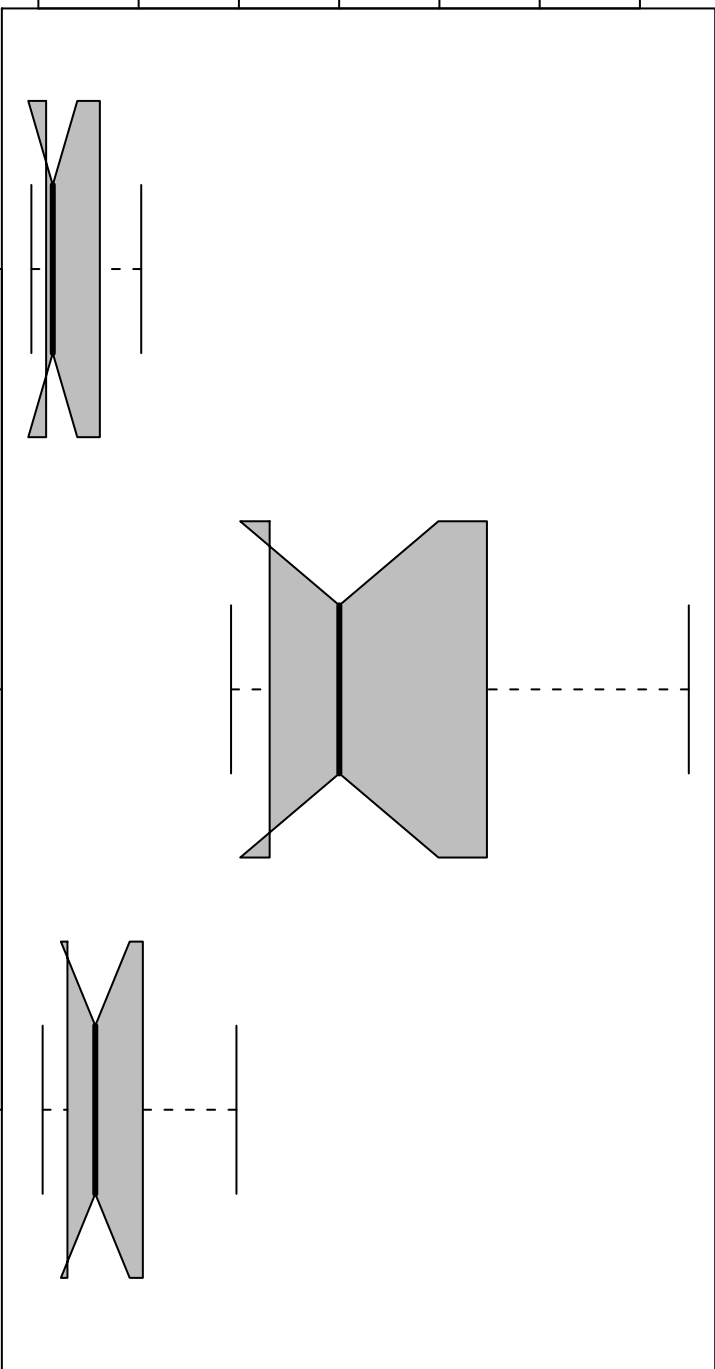

Overall Variability

2000 4000 6000 8000 12000

S.D.

Range

IQR

Notched Box Plots