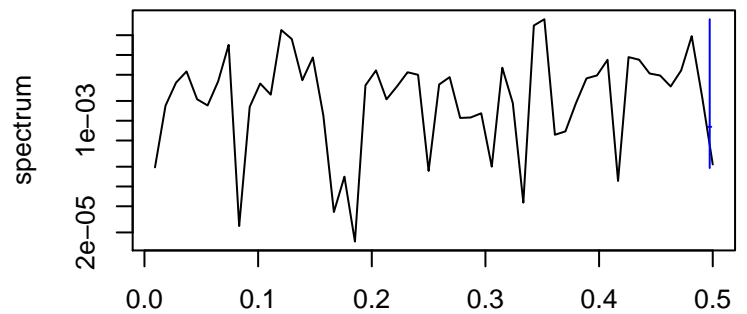

Observed

frequency
bandwidth = 0.00241

Trend

frequency
bandwidth = 0.00267

Seasonal

frequency
bandwidth = 0.00241

Random

frequency
bandwidth = 0.00267