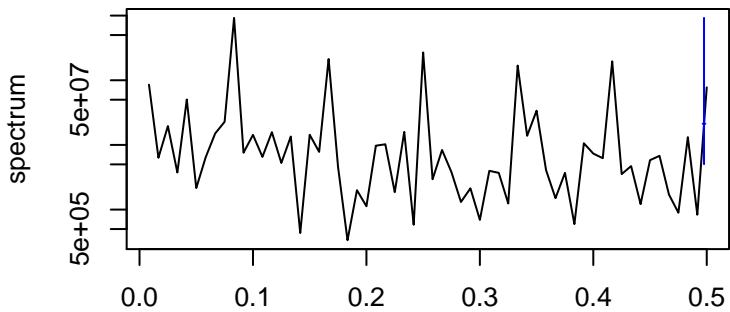

Observed

frequency
bandwidth = 0.00241

Trend

frequency
bandwidth = 0.00267

Seasonal

frequency
bandwidth = 0.00241

Random

frequency
bandwidth = 0.00267