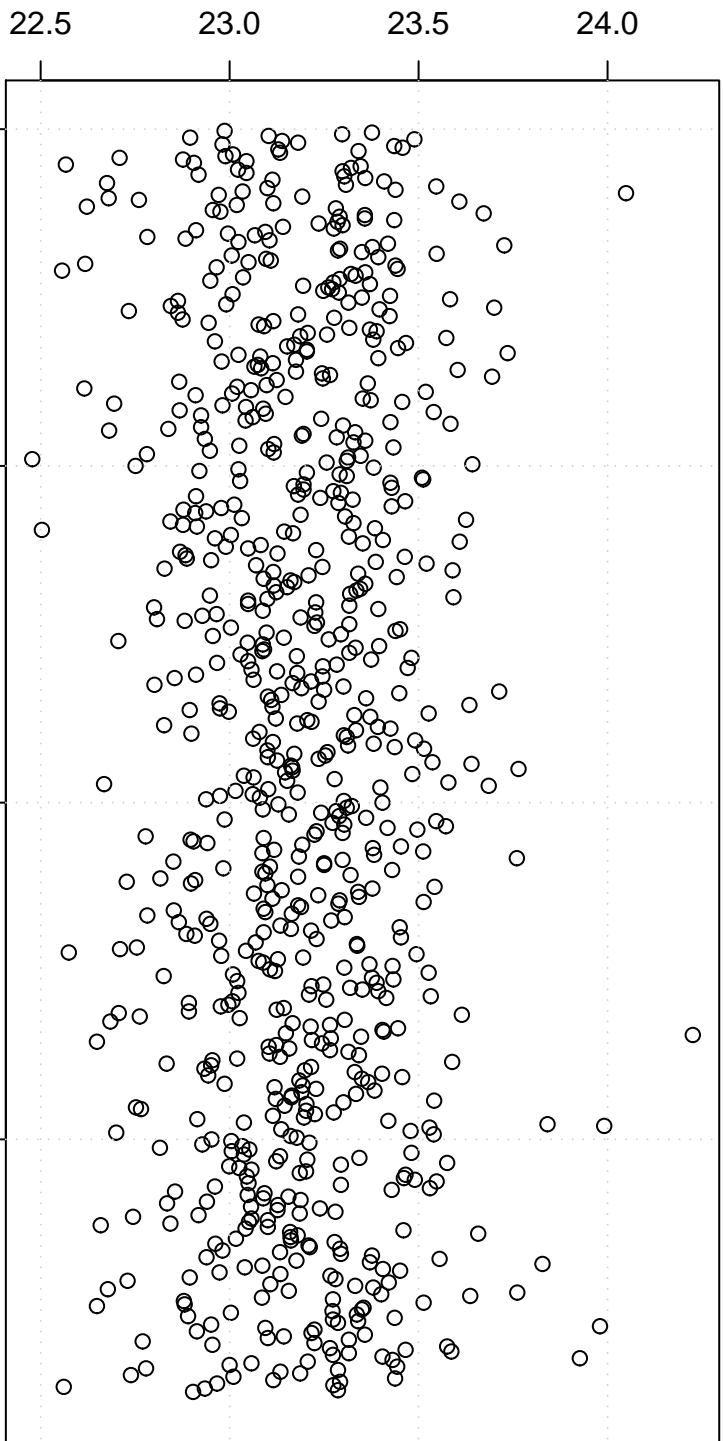

simulated values

**Simulation of Mean**

Index

0

200

400

600

22.5

23.0

23.5

24.0