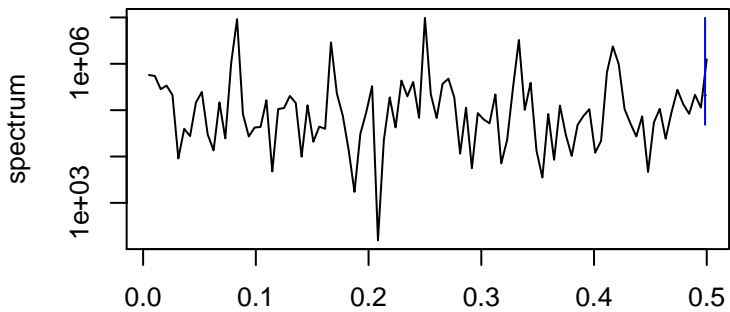

Observed

frequency
bandwidth = 0.00150

Trend

frequency
bandwidth = 0.00160

Seasonal

frequency
bandwidth = 0.00160

Random

frequency
bandwidth = 0.00160