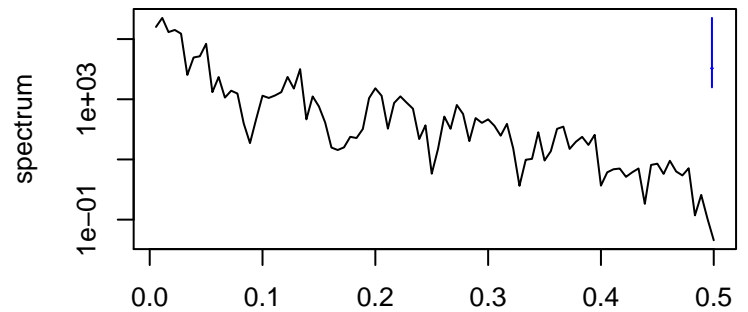

Observed

frequency
bandwidth = 0.00150

Trend

frequency
bandwidth = 0.00160

Seasonal

frequency
bandwidth = 0.00160

Random

frequency
bandwidth = 0.00160