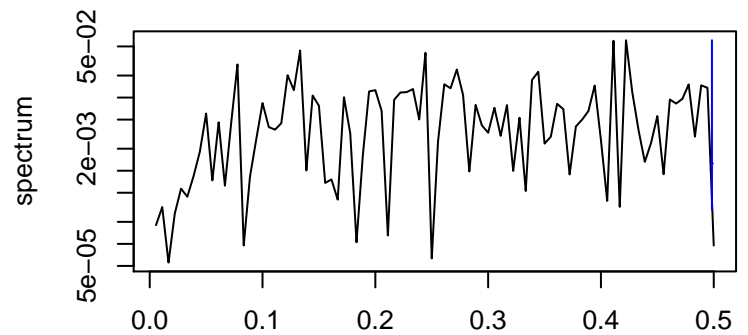

Observed

frequency
bandwidth = 0.00150

Trend

frequency
bandwidth = 0.00160

Seasonal

frequency
bandwidth = 0.00160

Random

frequency
bandwidth = 0.00160