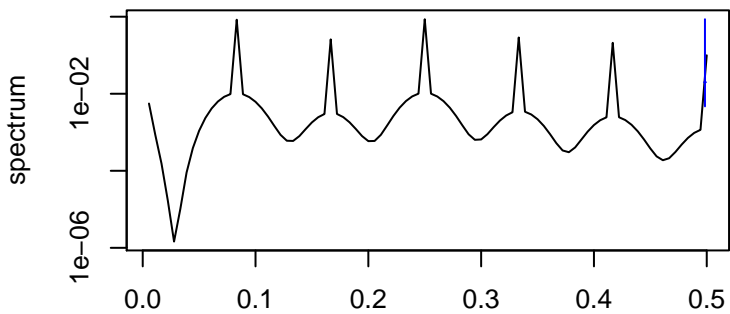

Observed

frequency
bandwidth = 0.00150

Trend

frequency
bandwidth = 0.00160

Seasonal

frequency
bandwidth = 0.00160

Random

frequency
bandwidth = 0.00160