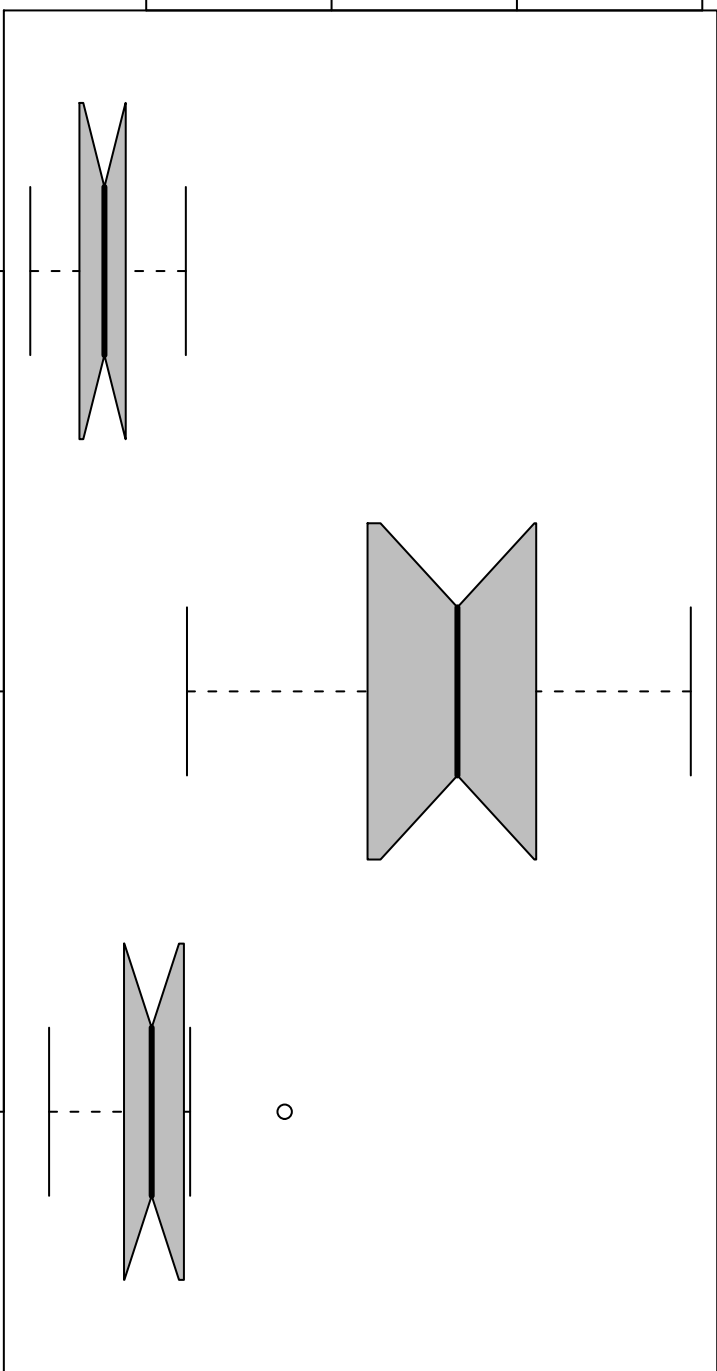

Overall Variability

500 1000 1500 2000

S.D.

Range

IQR

Notched Box Plots