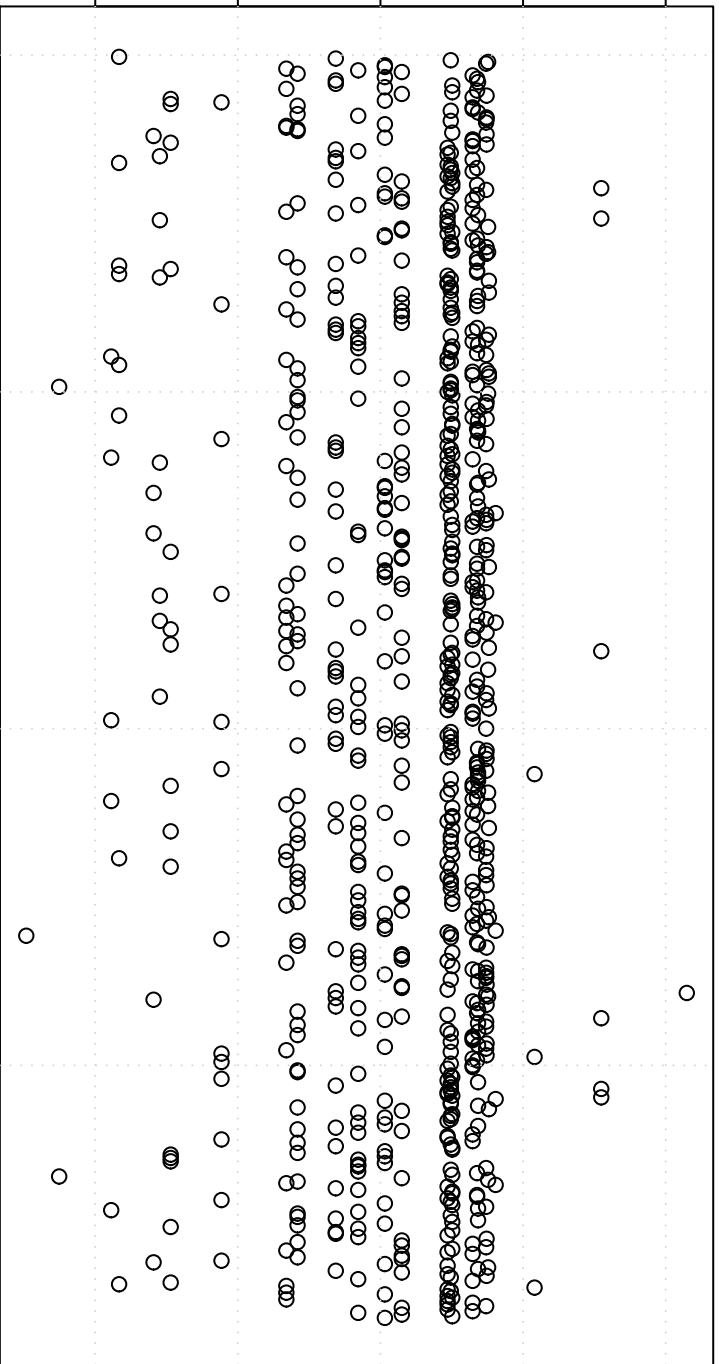

simulated values

16500 17000 17500 18000 18500

0

200

400

600

Index

Simulation of Median