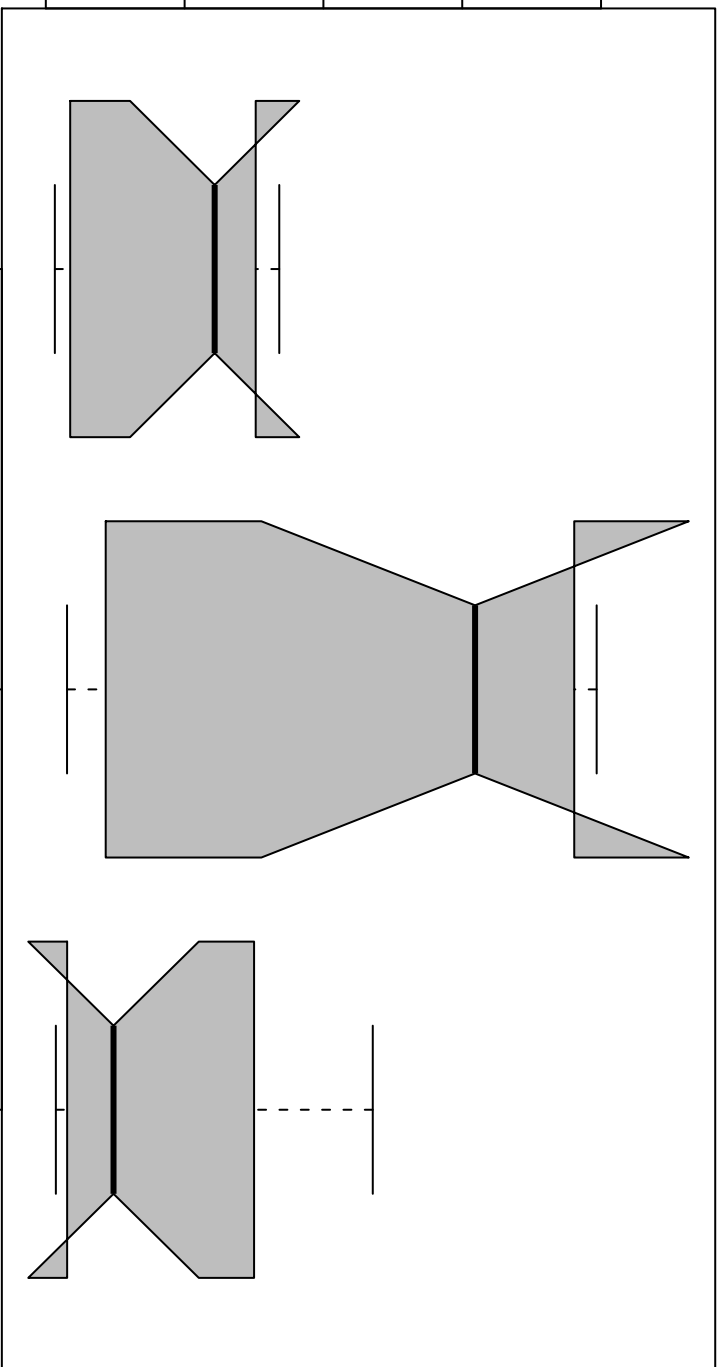

Overall Variability

0 20000 40000 60000 80000

S.D.

Range

IQR

Notched Box Plots