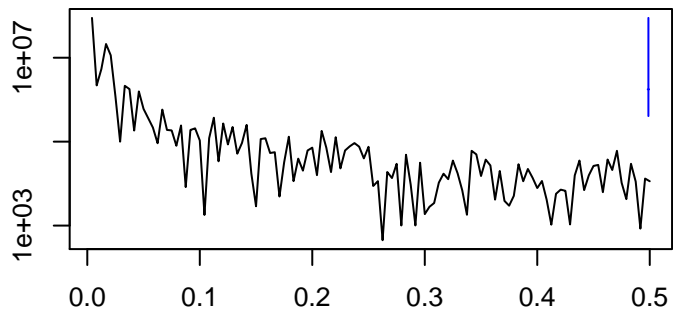

Observed

frequency
bandwidth = 0.00120

Trend

frequency
bandwidth = 0.00128

Seasonal

frequency
bandwidth = 0.00128

Random

frequency
bandwidth = 0.00128