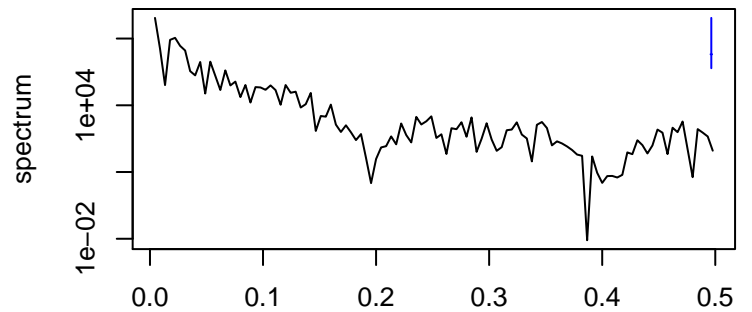

Observed

frequency
bandwidth = 0.00120

Trend

frequency
bandwidth = 0.00128

Seasonal

frequency
bandwidth = 0.00128

Random

frequency
bandwidth = 0.00128