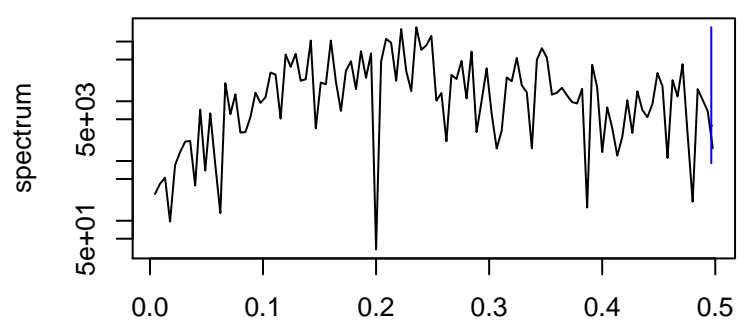

Observed

frequency
bandwidth = 0.00120

Trend

frequency
bandwidth = 0.00128

Seasonal

frequency
bandwidth = 0.00128

Random

frequency
bandwidth = 0.00128