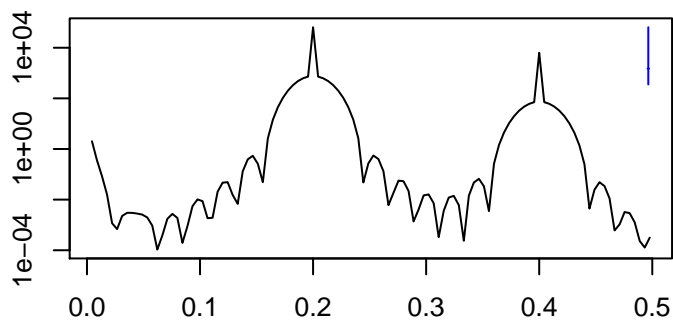

Observed

frequency
bandwidth = 0.00120

Trend

frequency
bandwidth = 0.00128

Seasonal

frequency
bandwidth = 0.00128

Random

frequency
bandwidth = 0.00128