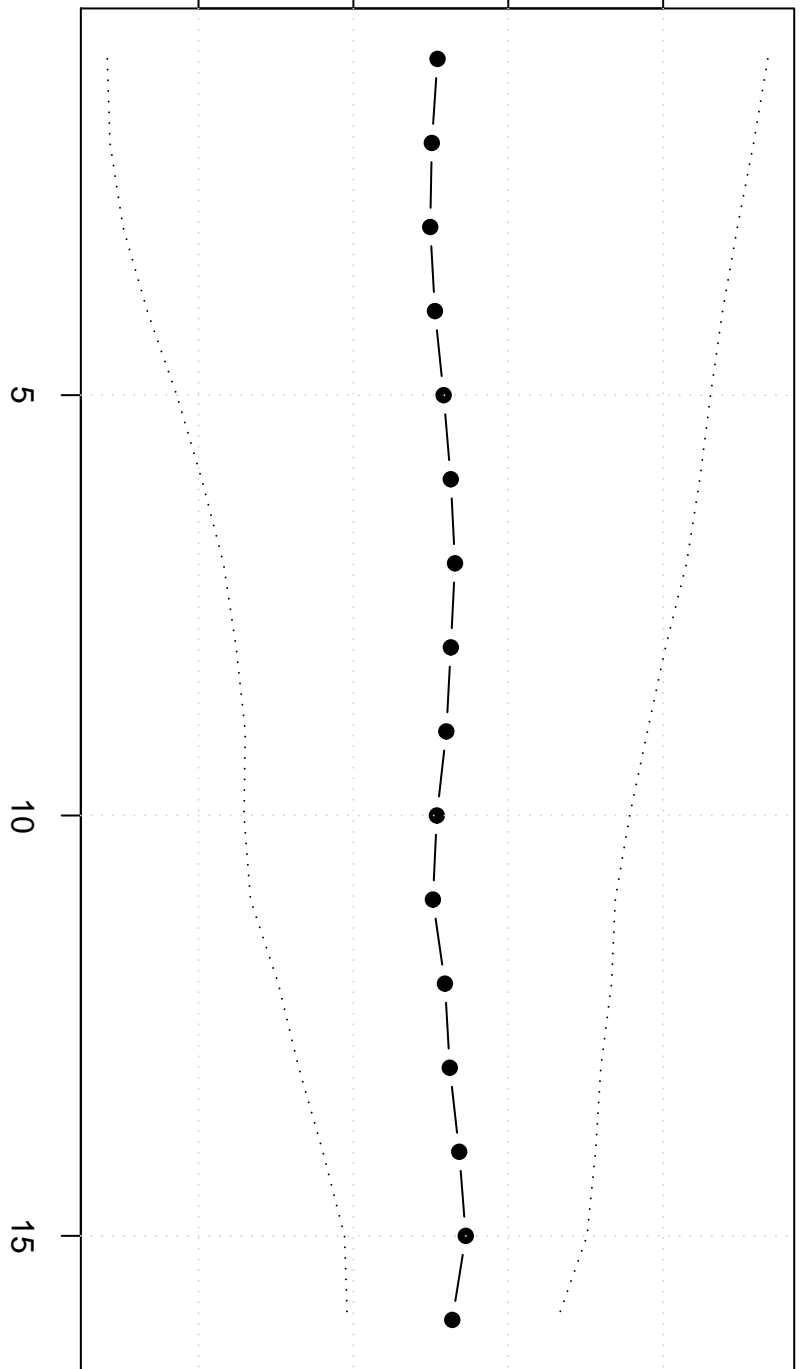

Winsorized Mean(j/n)

9850000 9900000 9950000

Robustness of Central Tendency