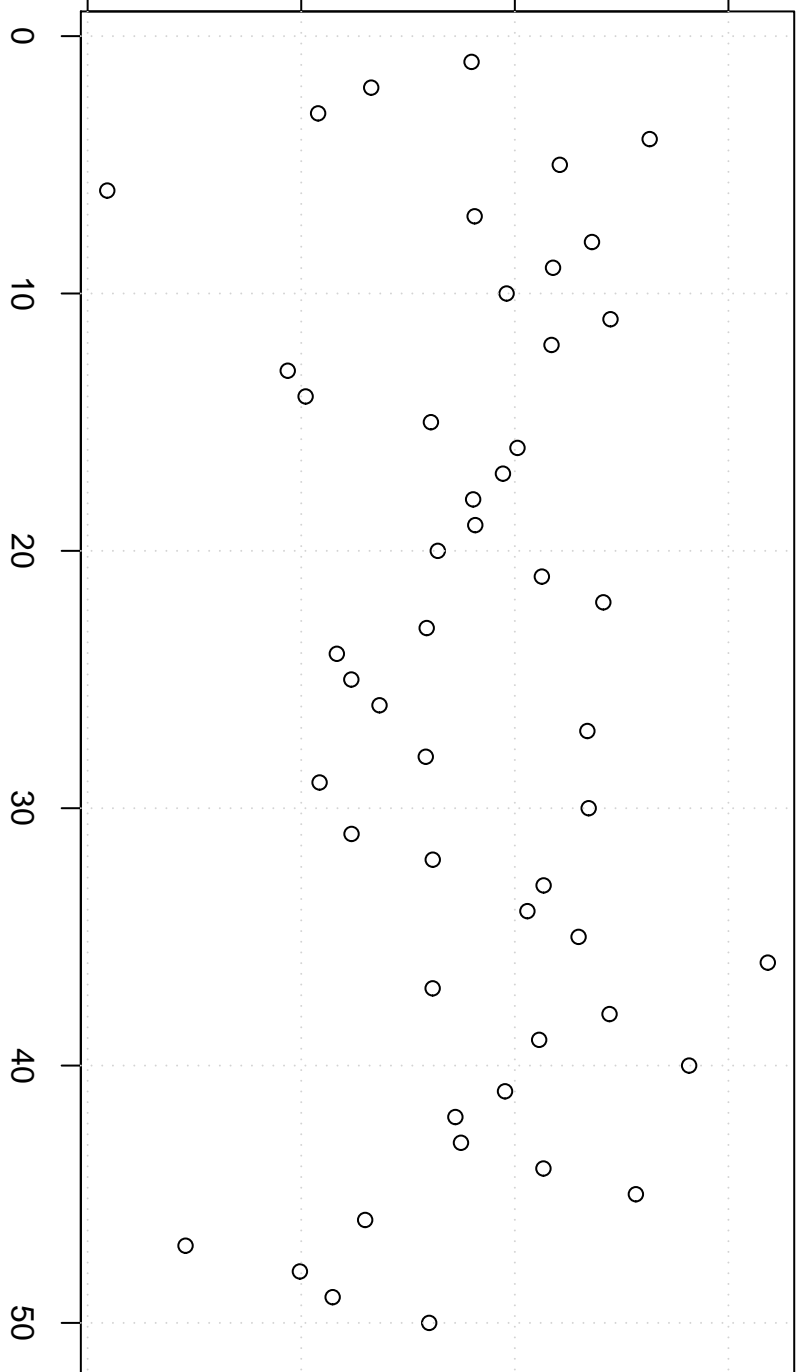

simulated values

33.5 34.0 34.5 35.0

Index

Simulation of Mean