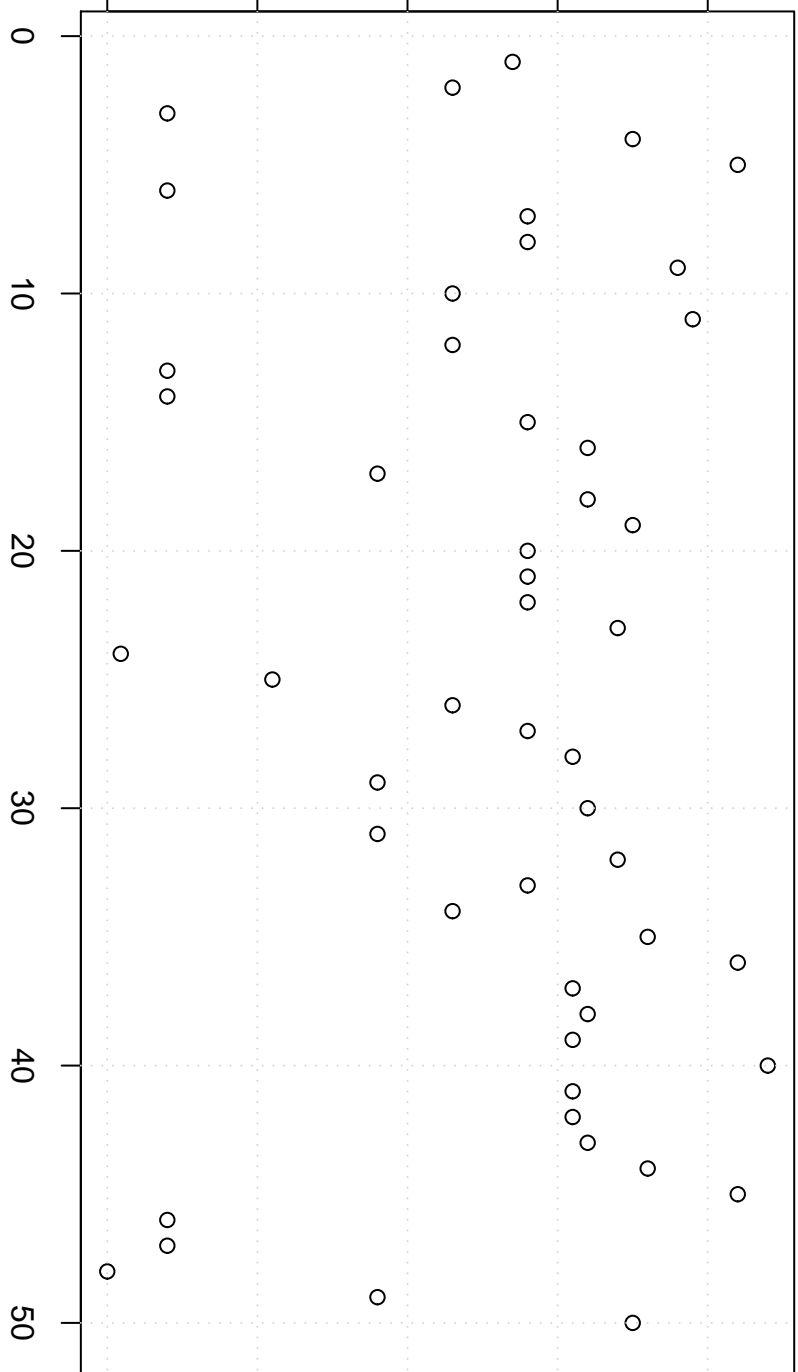

simulated values

34.5 35.0 35.5 36.0 36.5

Simulation of Median