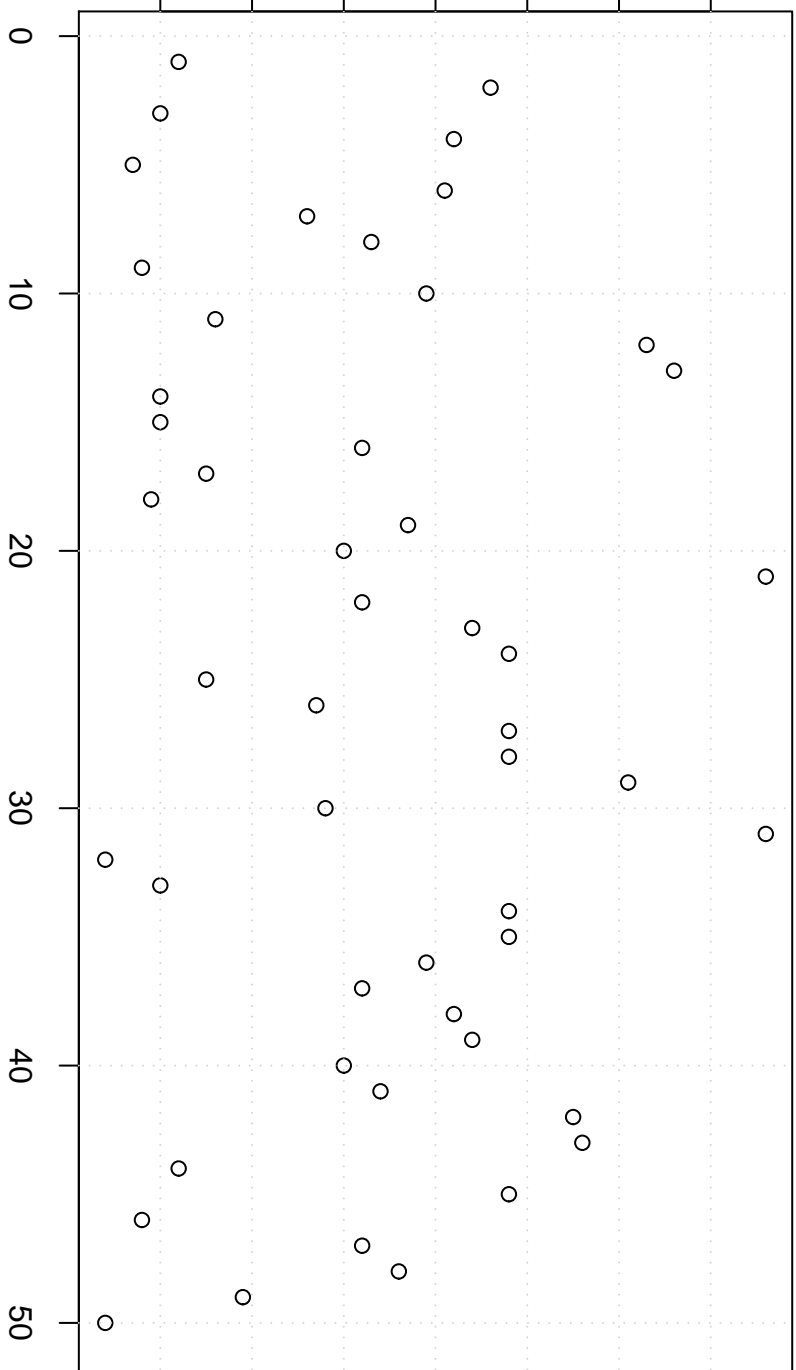

simulated values

105.5 106.5 107.5 108.5

Simulation of Median