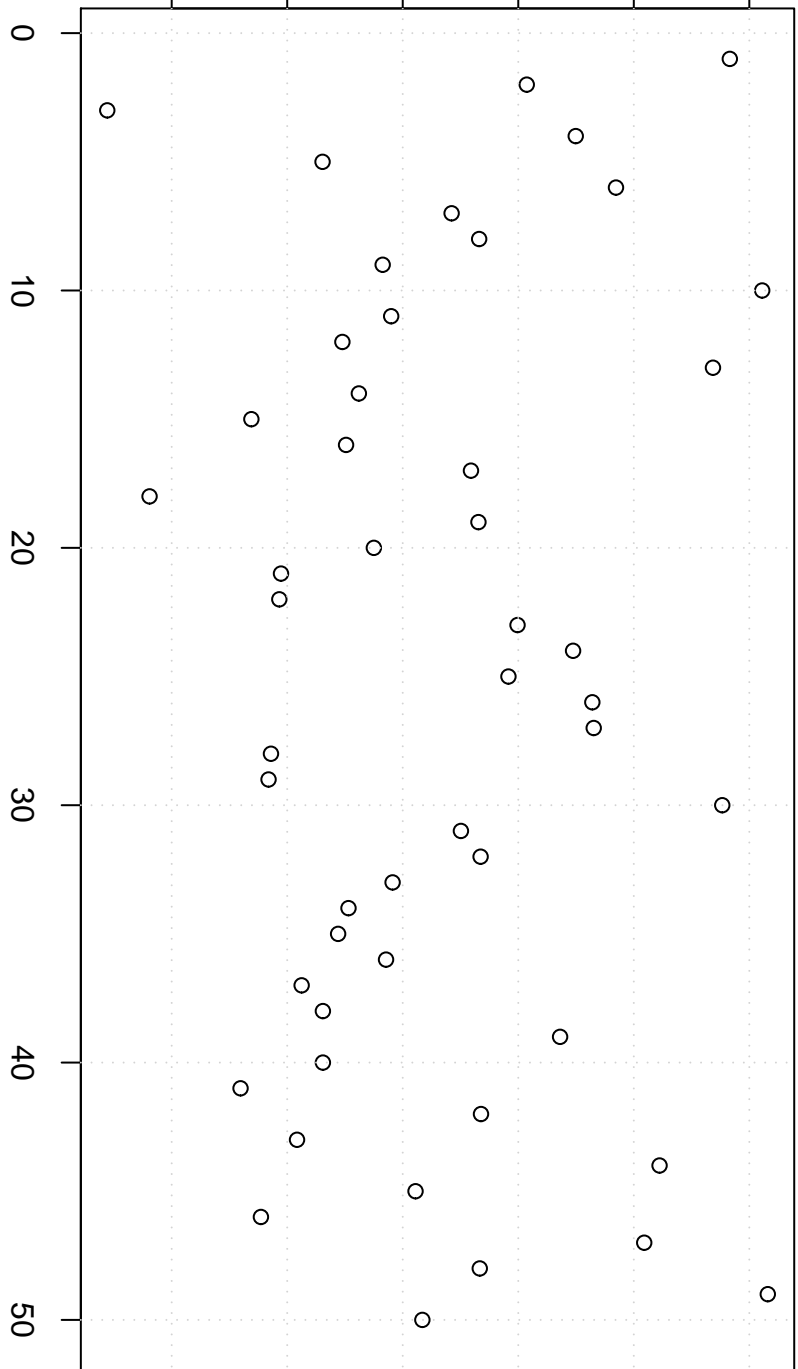

simulated values

185000

195000

205000

Simulation of Mean