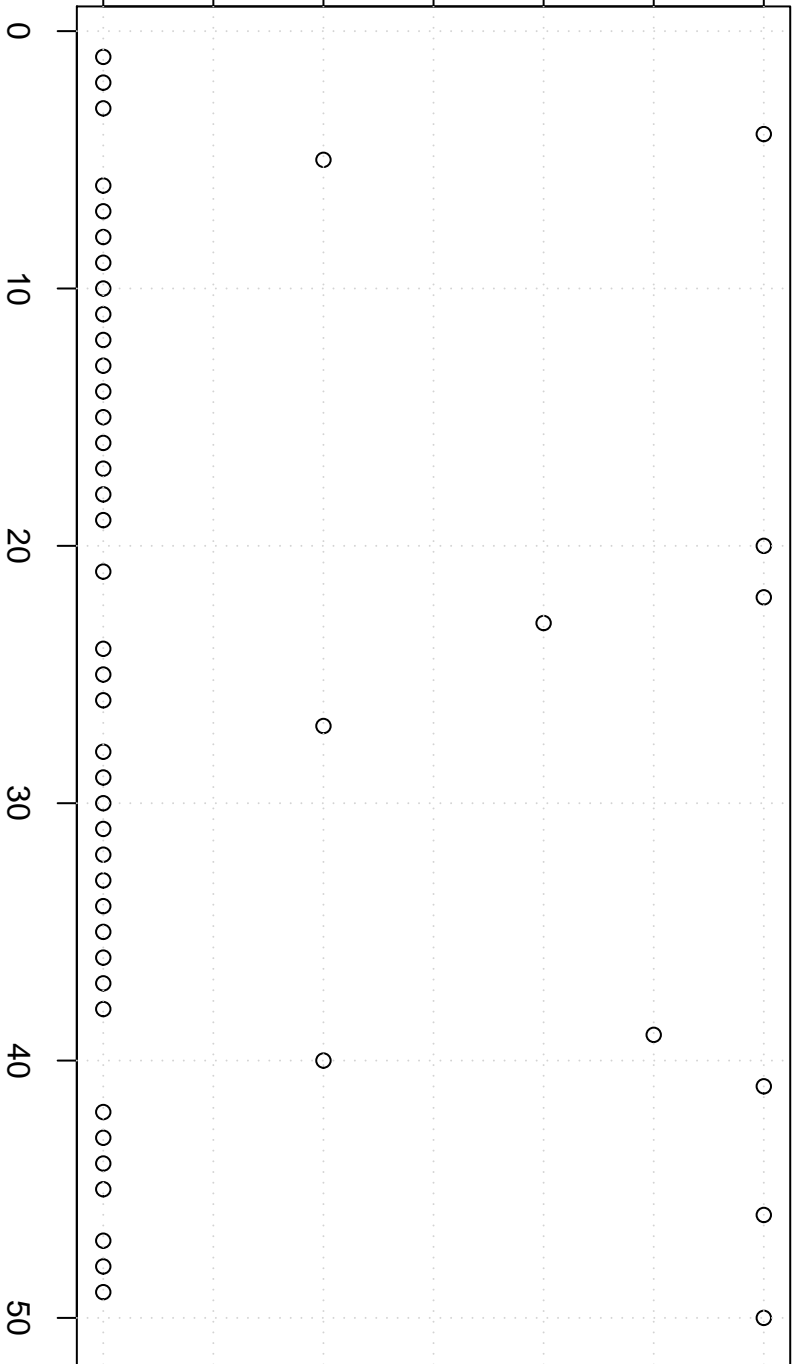

simulated values

22.0 22.5 23.0 23.5 24.0 24.5 25.0

Simulation of Median

Index