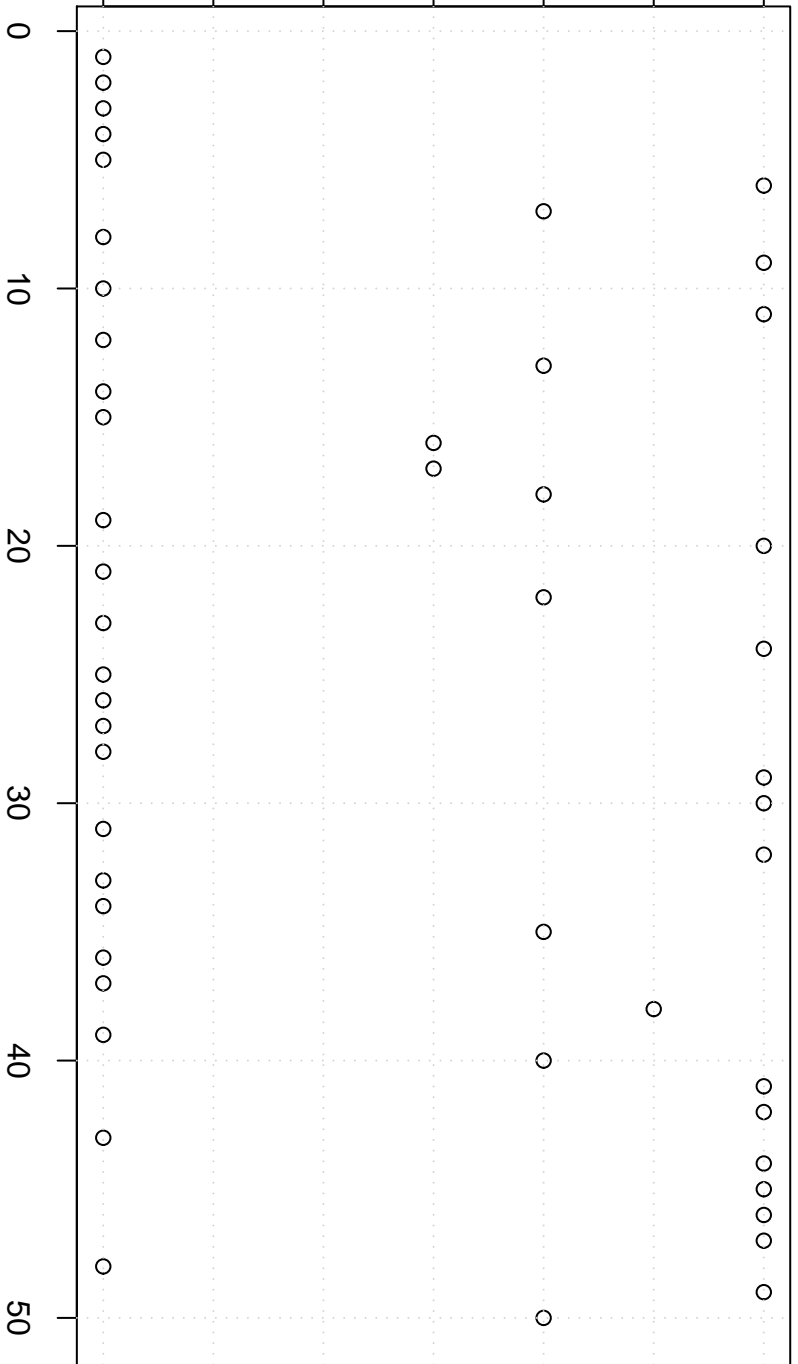

simulated values

22.0 22.5 23.0 23.5 24.0 24.5 25.0

Simulation of Median

Index