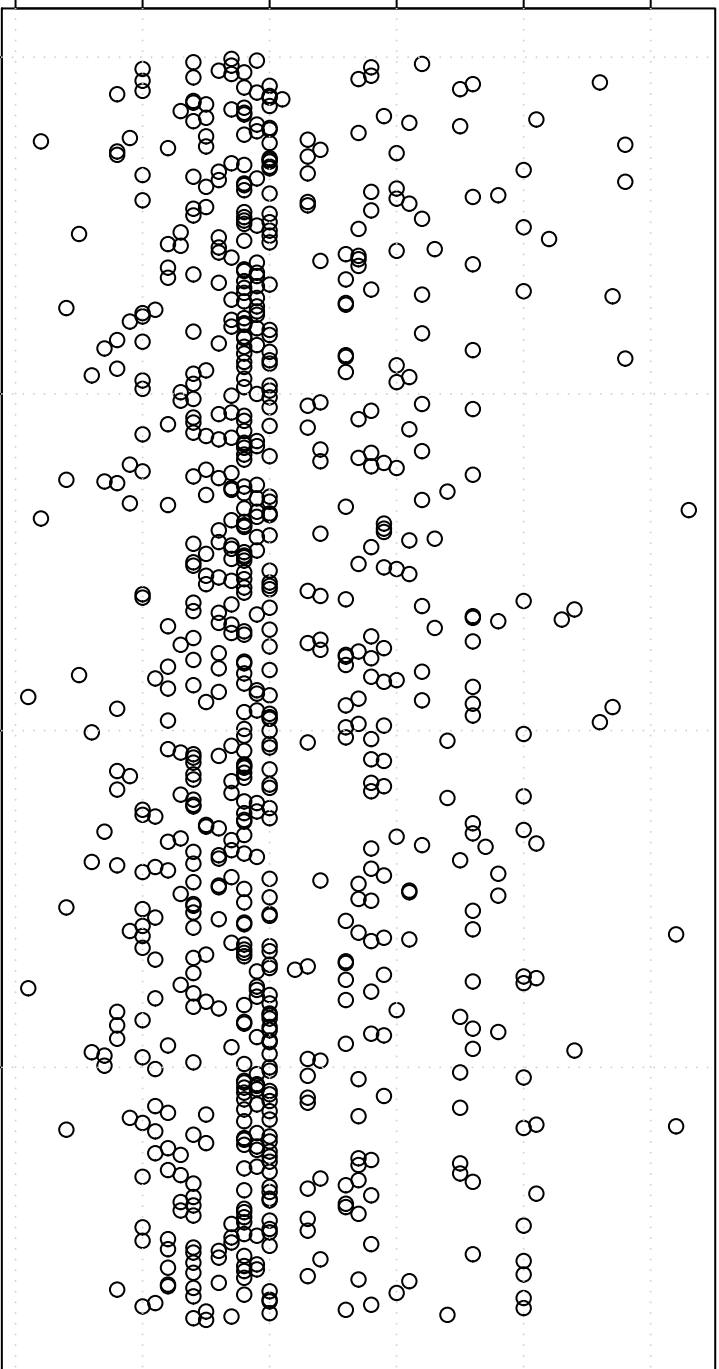

simulated values

114.0 114.5 115.0 115.5 116.0 116.5

0

200

400

600

Index

Simulation of Median