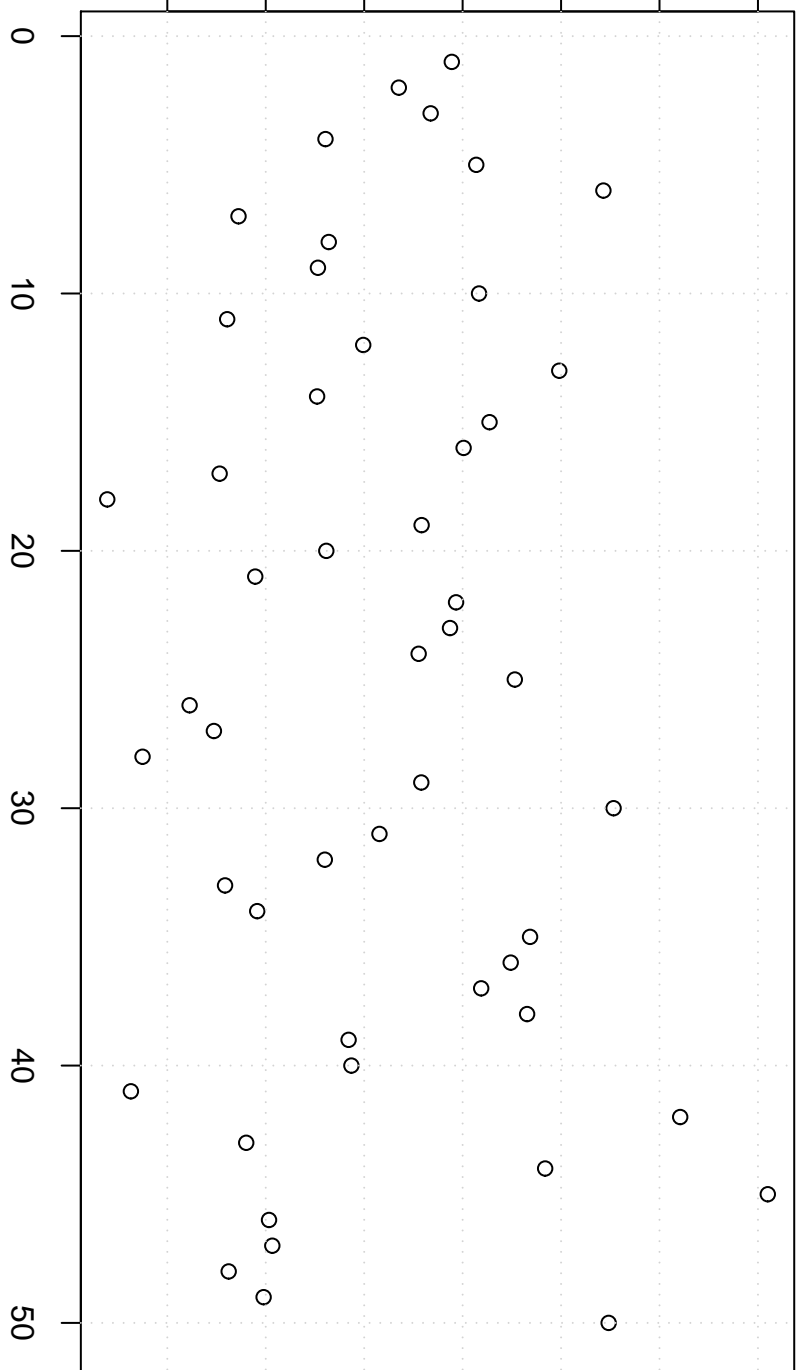

simulated values

530000 550000 570000 590000

Simulation of Mean

Index