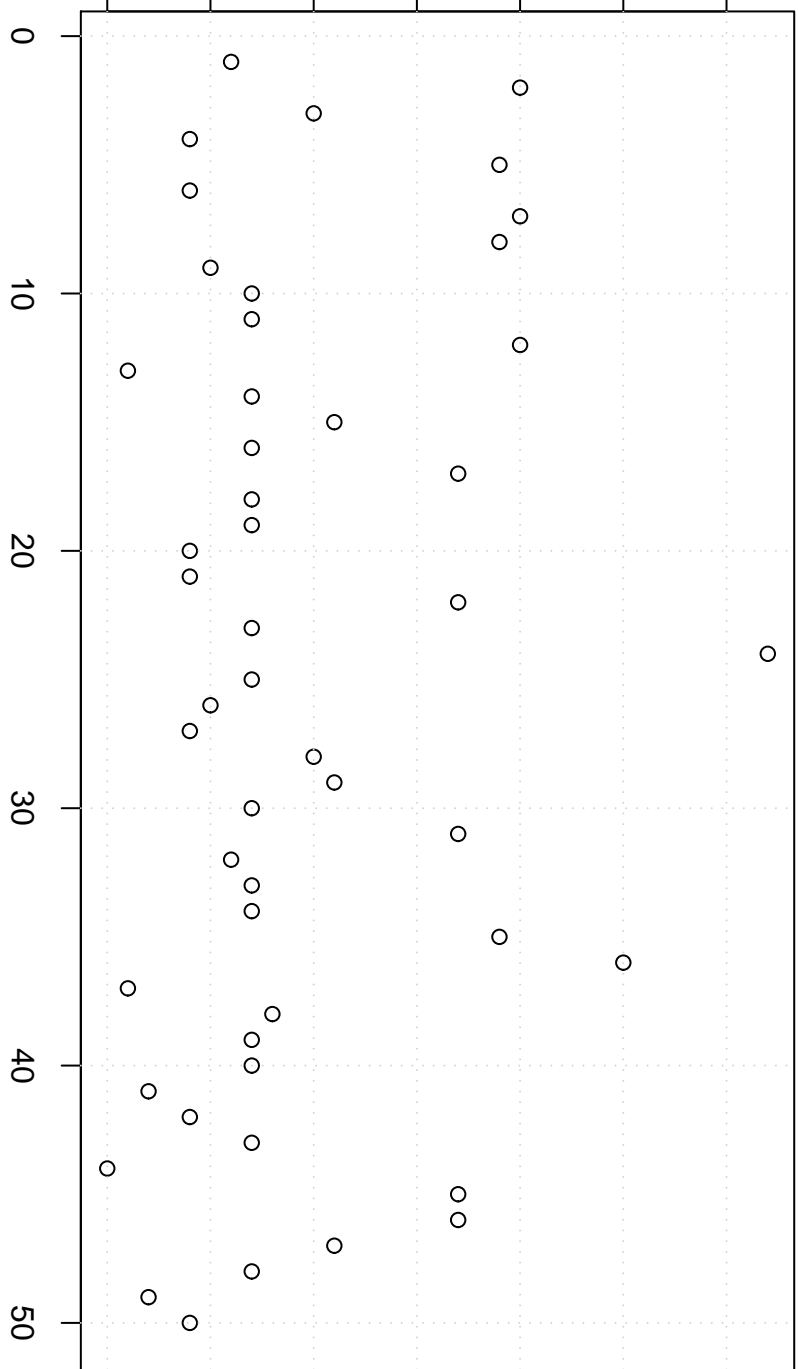

simulated values

15.5 16.0 16.5 17.0 17.5 18.0 18.5

Index

**Simulation of Median**