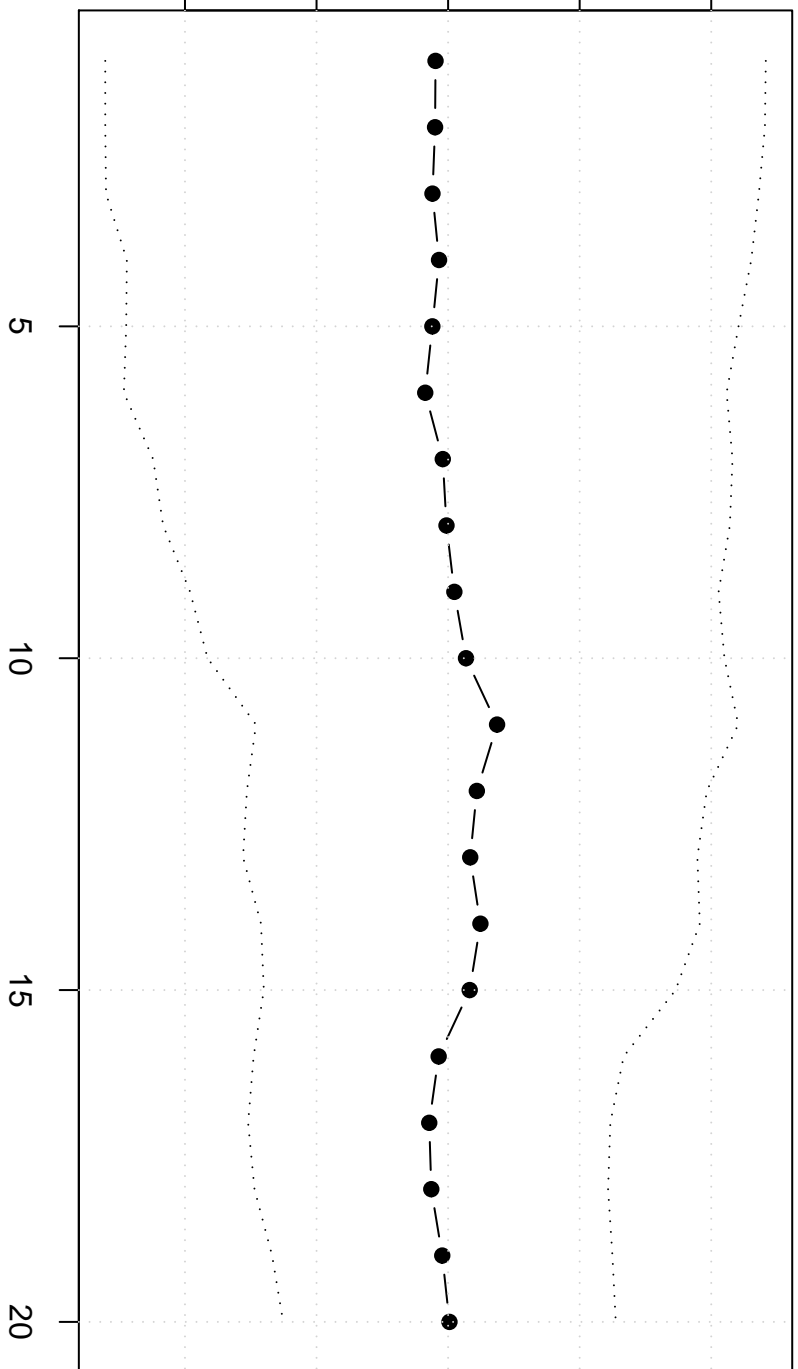

Winsorized Mean(j/n)

16800000

17200000

17600000

Robustness of Central Tendency