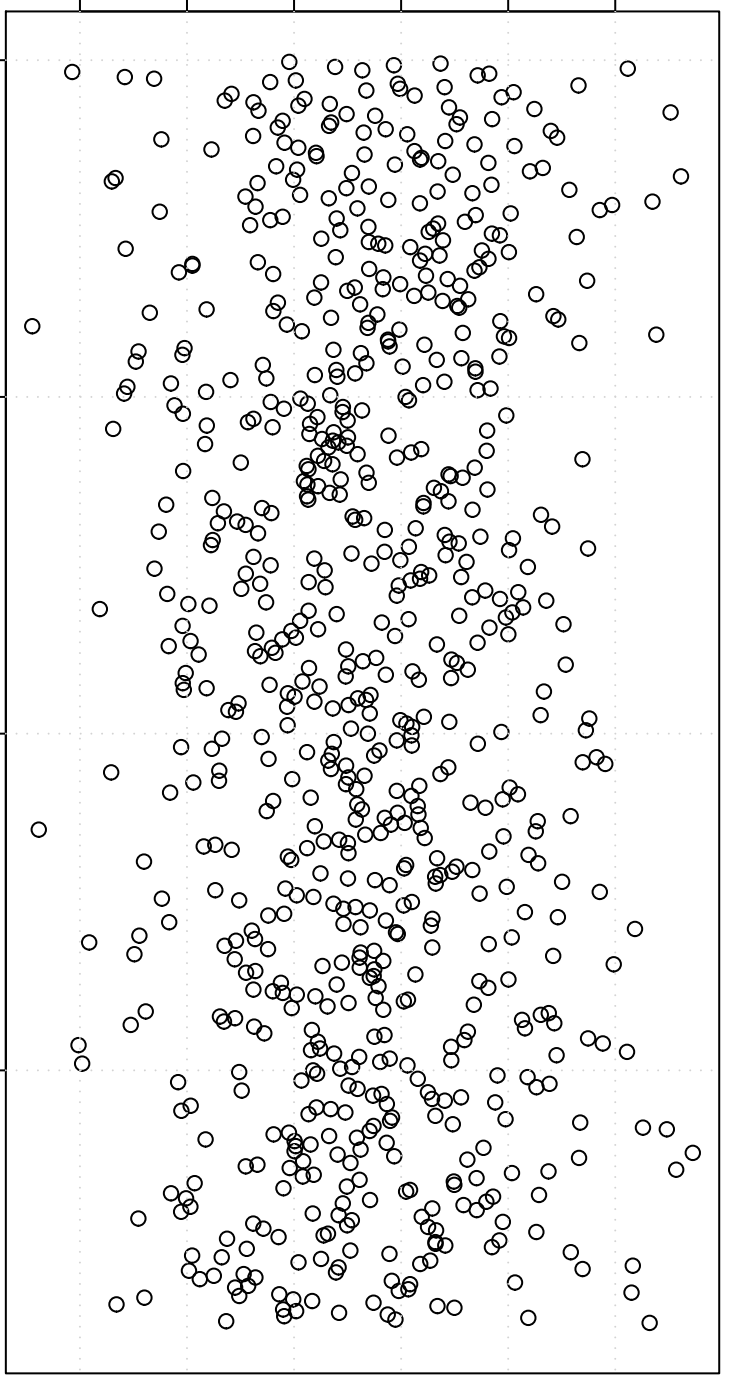

simulated values

104.4 104.6 104.8 105.0 105.2 105.4

0

200

400

600

Index

Simulation of Mean