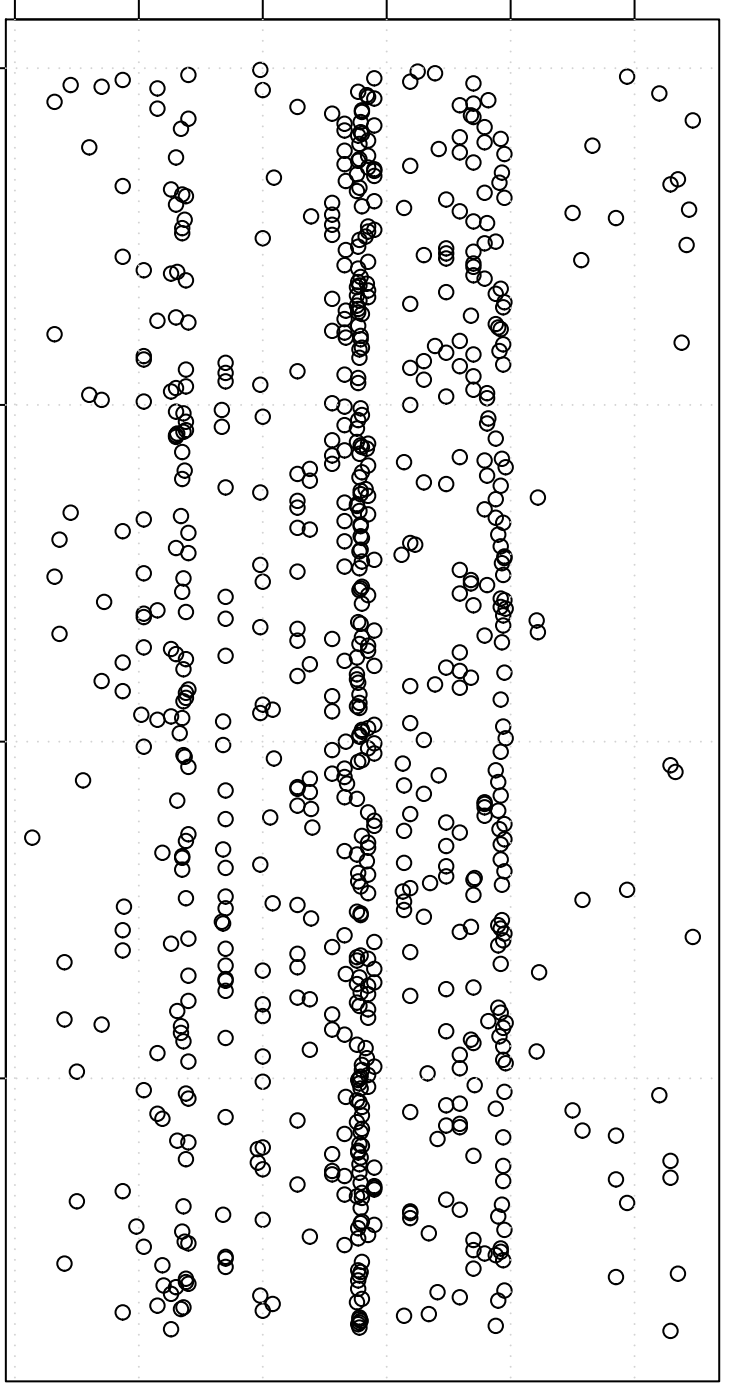

simulated values

103.5 104.0 104.5 105.0 105.5 106.0

0

200

400

600

Index

Simulation of Median