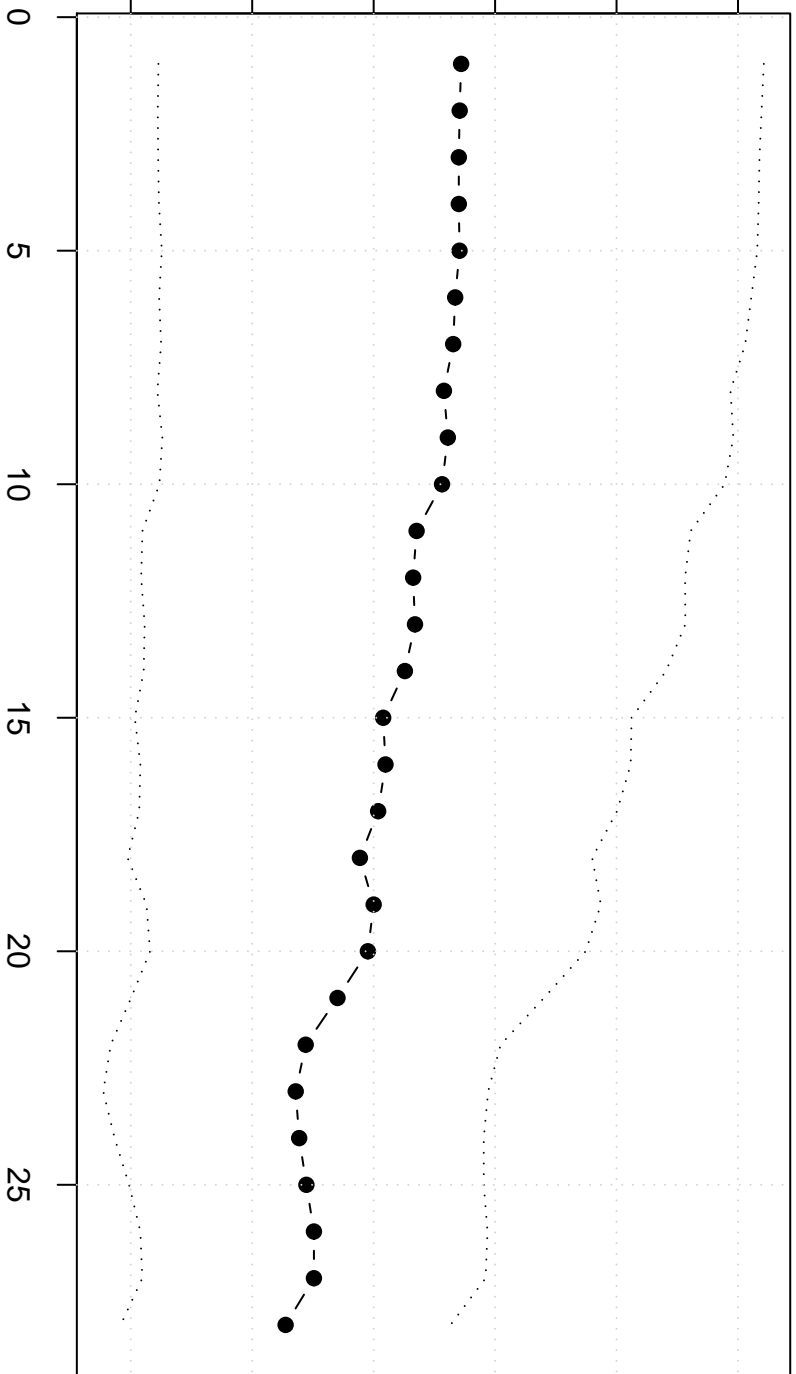

Winsorized Mean(j/n)

15.2 15.3 15.4 15.5 15.6 15.7

Robustheid gem. prijs pepersteak