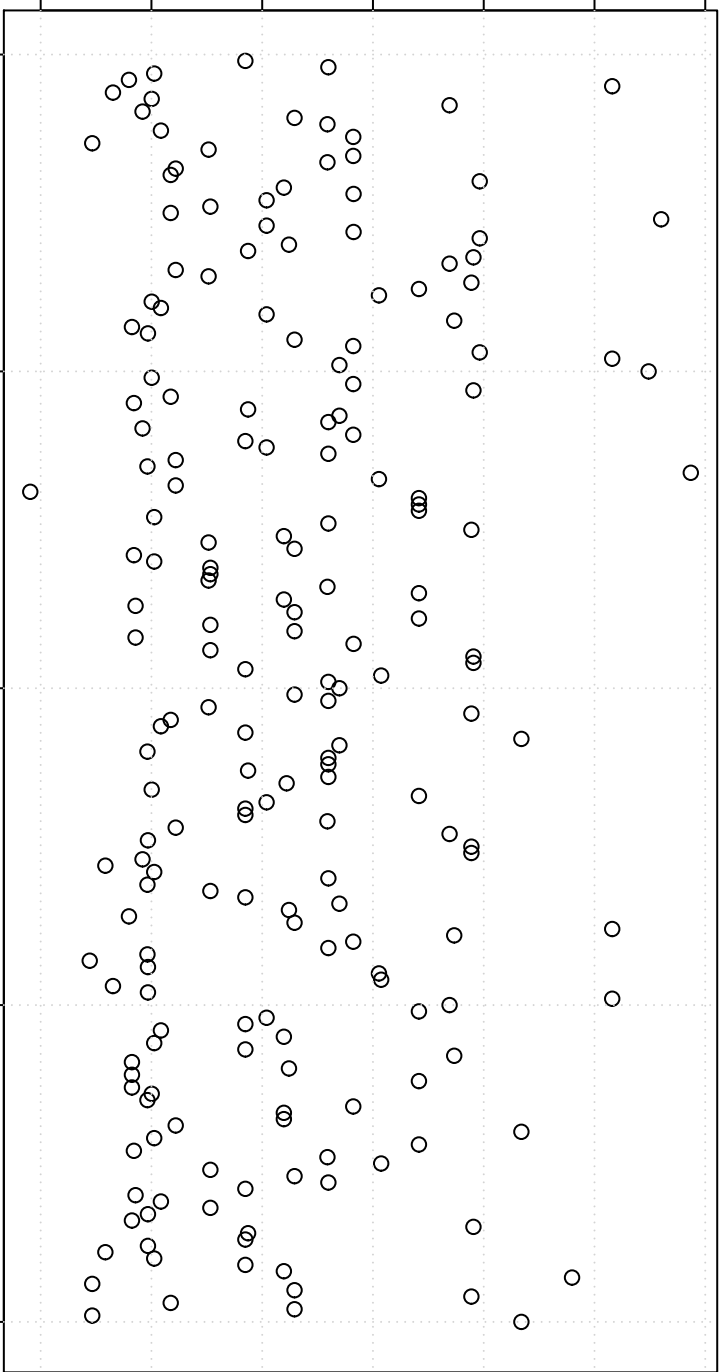

simulated values

14000 18000 22000 26000

0 50 100 150 200

Index

Simulation of Median