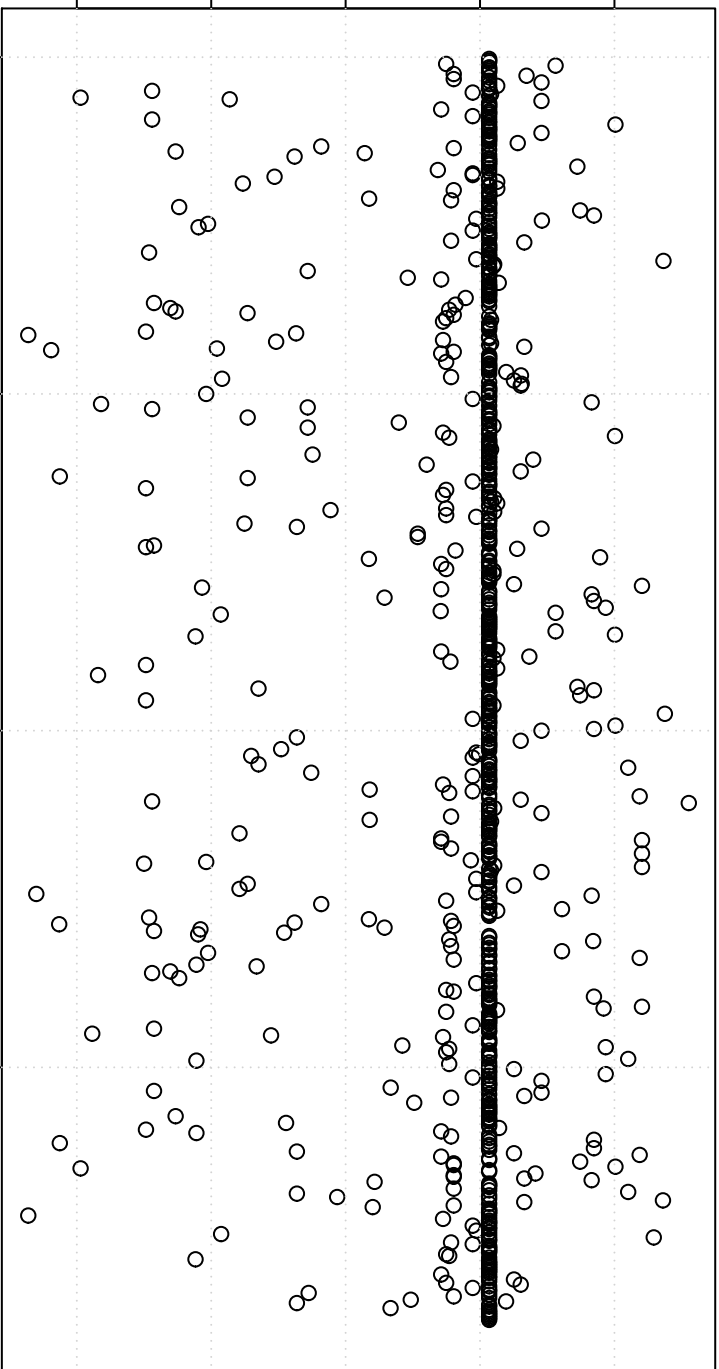

simulated values

16000 18000 20000 22000 24000

0

200

400

600

Index

**Simulation of Midrange**