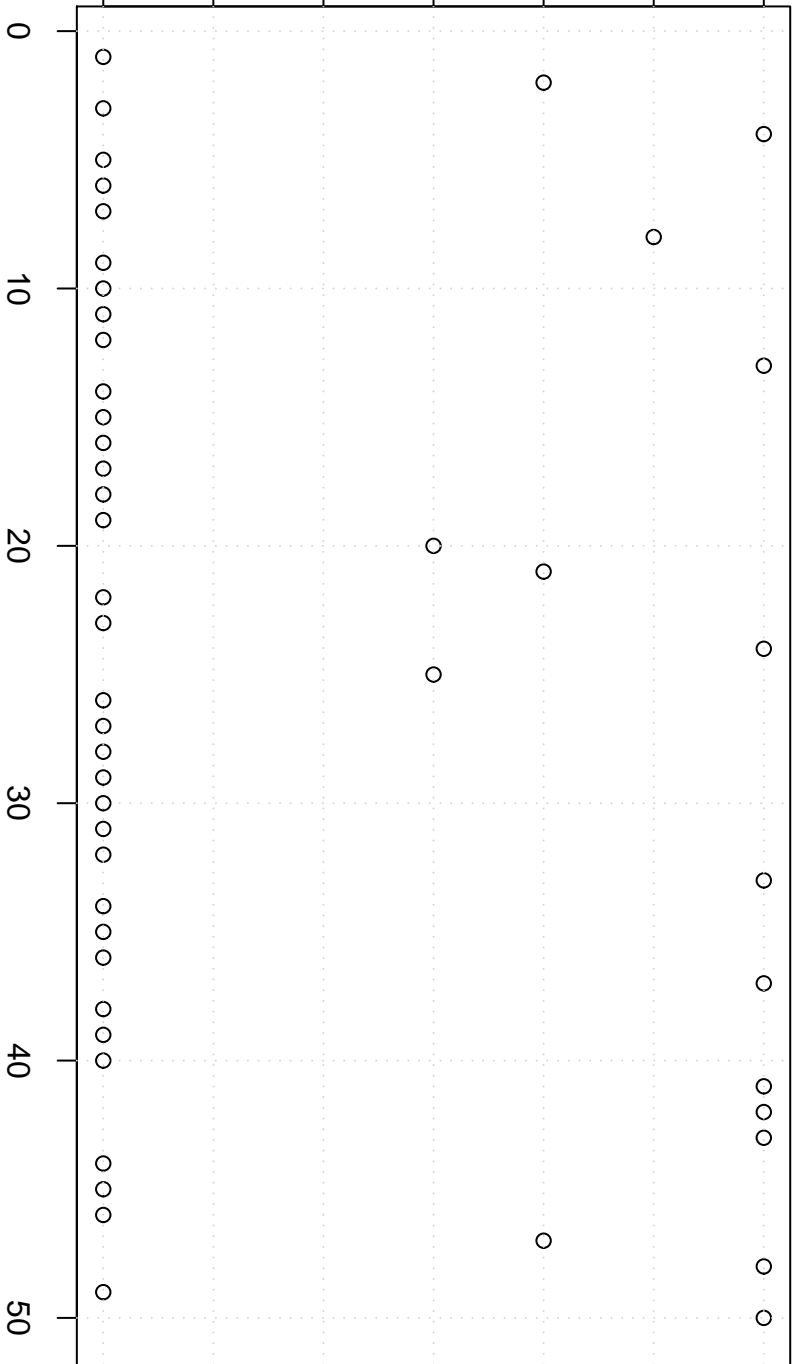

simulated values

22.0 22.5 23.0 23.5 24.0 24.5 25.0

Simulation of Median

Index