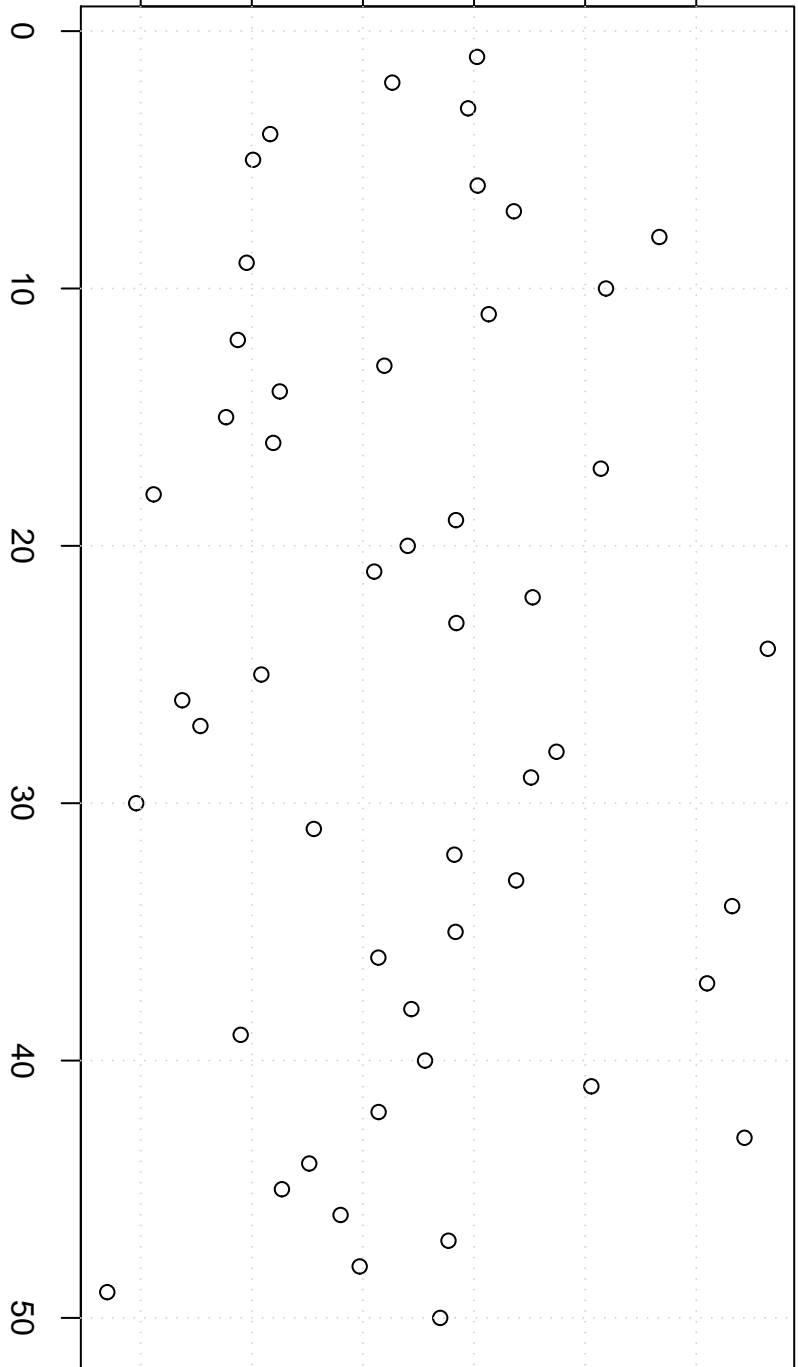

simulated values

92000

96000

100000

Simulation of Mean

Index