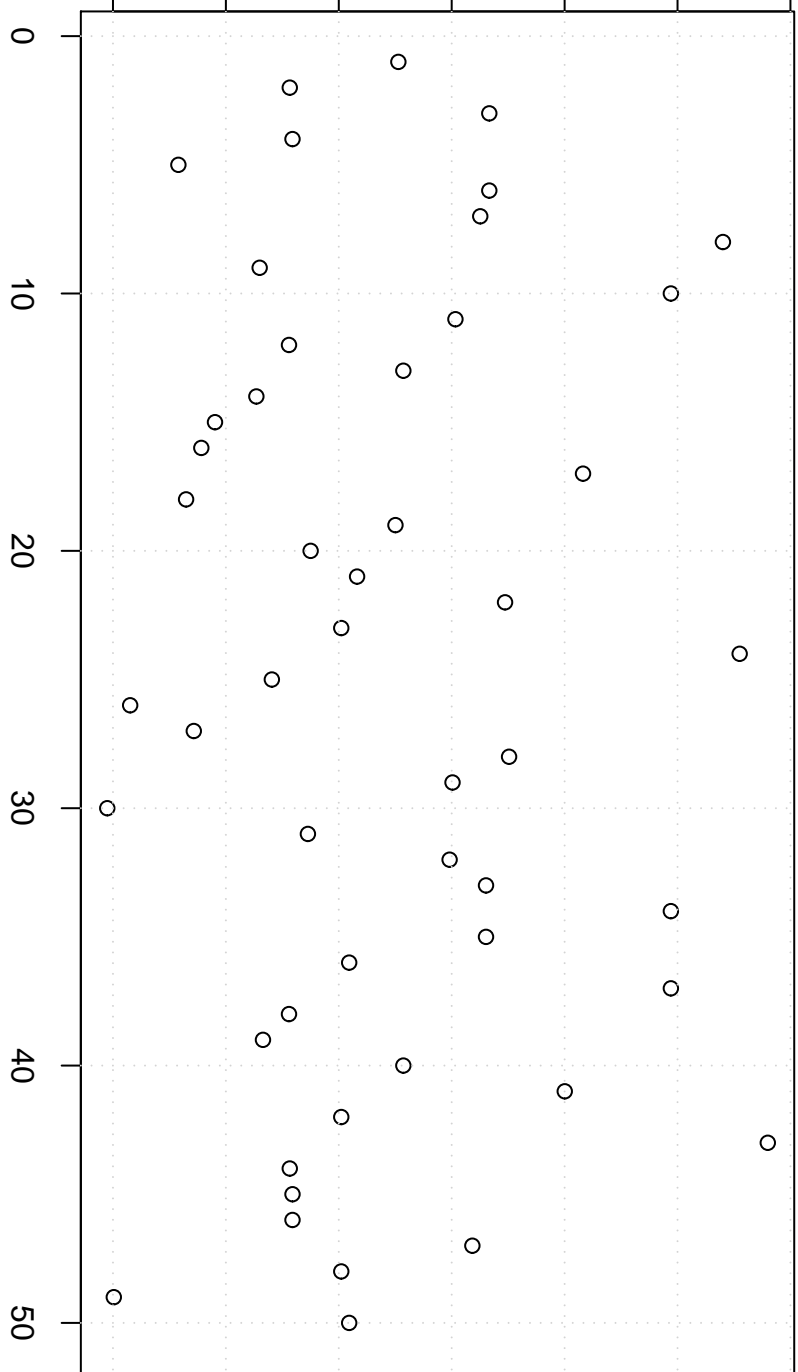

simulated values

90000 94000 98000 102000

Index

Simulation of Median